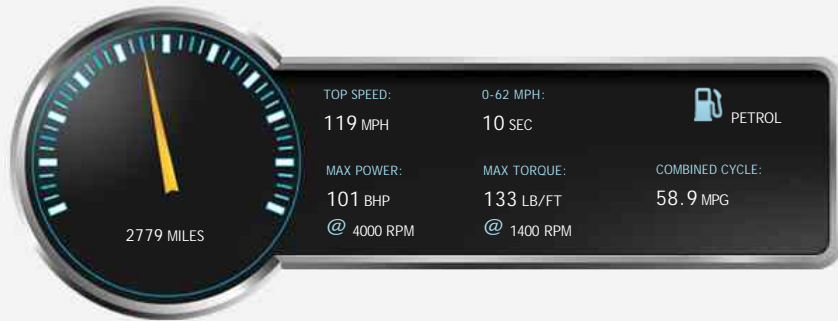

Performance & Engine