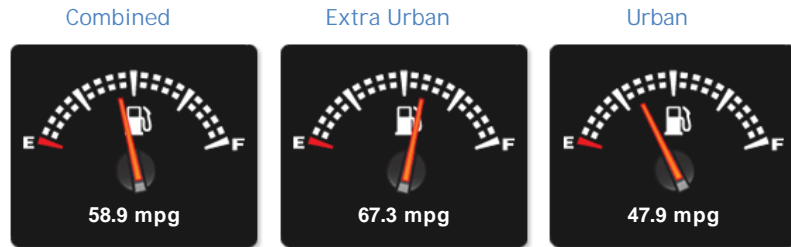

Fuel Economy

Running Costs