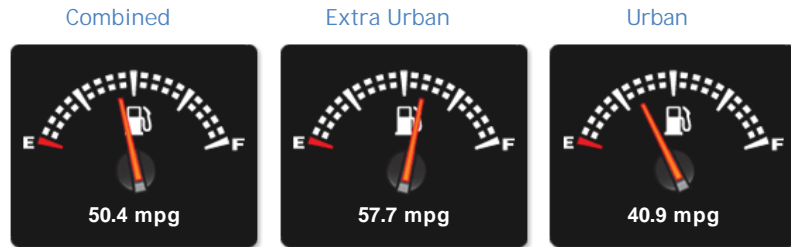

Fuel Economy

Running Costs