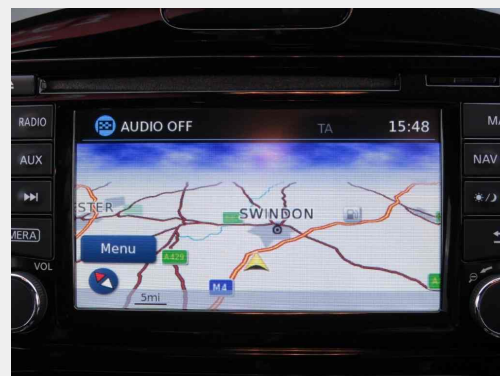

Nissan Juke TEKNA DIG-T

£9,190

General Info

Engine:	1.2 Petrol Manual
Price:	£9,190
Body Type:	5 Dr Hatchback
Owners:	2
Mileage:	33,950
Reg Date:	January 2015 (64)
Colour:	Pearl Black

Vehicle Features

➤ 2 Keys	➤ 3rd Three Point Seat Belt
➤ Alarm	➤ Alloy Wheels
➤ Anti-Lock Brakes	➤ Electric Windows
➤ Multifunction Steering Wheel	➤ Multiple Airbags
➤ Auto Headlamps	➤ Blind Spot Monitor
➤ Heated Front Seats	➤ HPI Check
➤ 12 Months MOT	