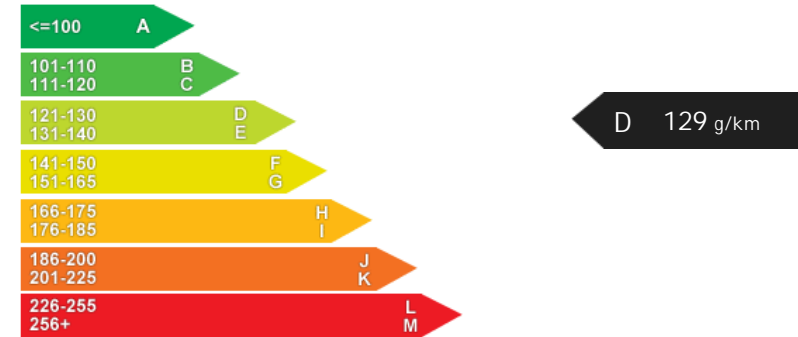

CO₂ emission figure (g/km)

VED band and CO₂