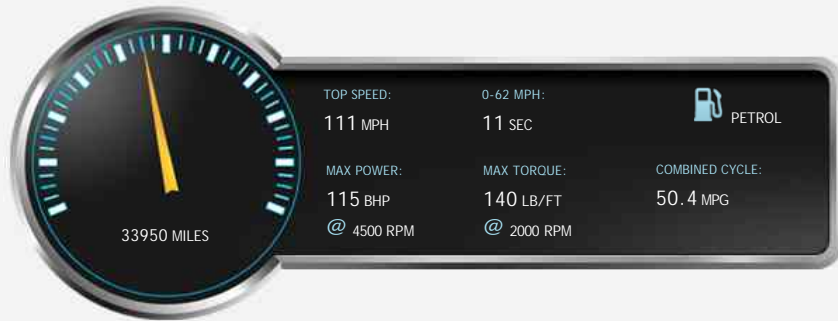

Performance & Engine