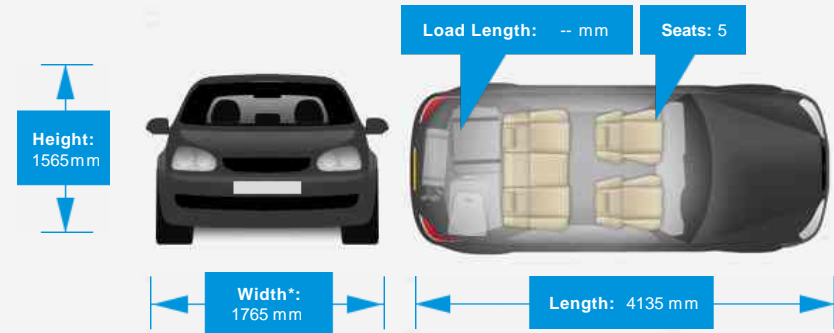

Driven Wheels: Front

Gears: 5

Weights & Measures

Doors: 5

*Including mirrors

Safety

NCAP Adult Rating: No Data
NCAP Child Rating: No Data
NCAP Pedestrian Rating: No Data
NCAP Safety Assist: No Data
NCAP Overall Rating: No Data