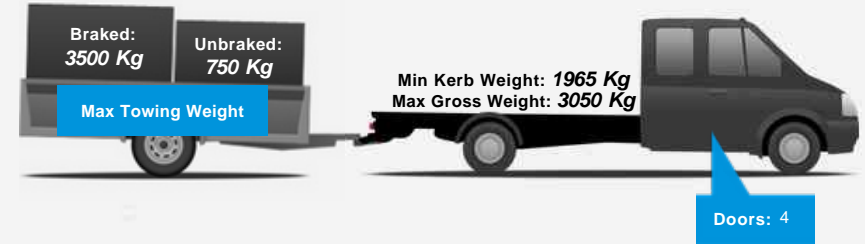

Weights & Measures