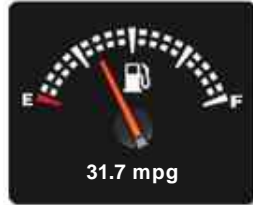

**Isuzu D-Max TD YUKON ECB**

**£12,930**

**General Info**

Engine:	2.5 Diesel Manual
Price:	£12,930
Body Type:	4 Dr Pick-up
Owners:	2
Mileage:	49,000
Reg Date:	September 2014 (64)
Colour:	Blue

**Vehicle Features**

Not Specified

**Vehicle Description**

FANTASTIC EXAMPLE OF A 2014 ISUZU YUKON 2.5 TWIN TURBO. WITH NO VAT ADDED ONTO THE PRICE THIS IS A GREAT DEAL. THE ISUZU HAS ONLY COVERED A WARRANTED 49000 MILES. WITH MANUFACTURERS WARRANTY TILL SEPTEMBER 2019 THE CAR IS STILL COVERED FOR 8 MONTHS. THE CAR IS FINISHED IN A DARK BLUE METALLIC PAINTWORK WHICH GOES WELL WITH THE BLACK CLOTH INTERIOR. THE CAR COMES WITH FEATURES SUCH AS BLUETOOTH PHONE CONNECTIVITY, AUX AND USB CONNECTION, 6 SPEED MANUAL, AIR CONDITIONING, DAB RADIO, 5 SPOKE ISUZU ALLOY WHEELS, ROLL BACK COVER, ELECTRIC POWER FOLDING MIRRORS, ELECTRIC WINDOWS, CRUISE CONTROL + MORE. READY TO TAKE AWAY. PART EXCHANGE WELCOME, ALL ENQUIRIES WELCOME AND IF YOU NEED ANY MORE INFORMATION OR WOULD LIKE TO BOOK IN TO COME AND VIEW THE CAR PLEASE CALL US ON OUR SALES LINE - 01420489944. READY TO PURCHASE AND TAKE AWAY

## Running Costs

CO<sub>2</sub> emission figure (g/km)

VED band and CO<sub>2</sub>

Combined

Extra Urban

Urban

No Data