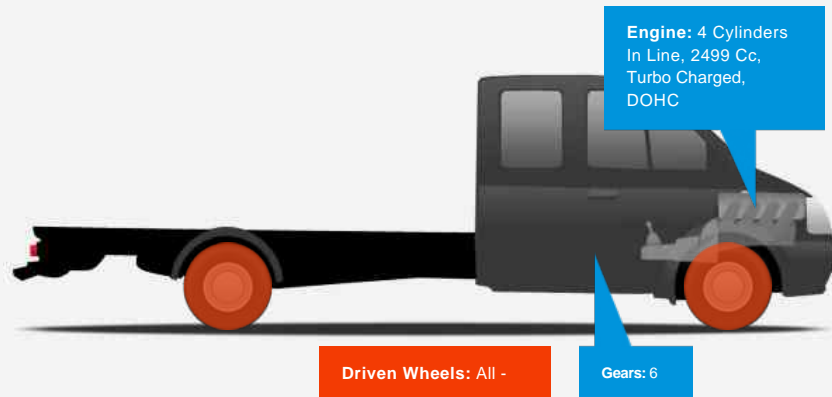

Performance & Engine