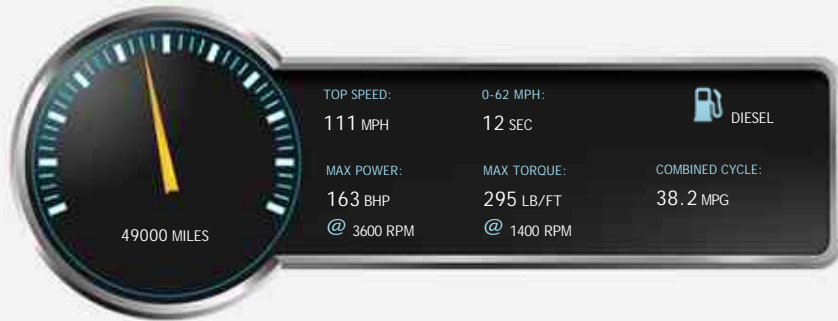

Performance & Engine