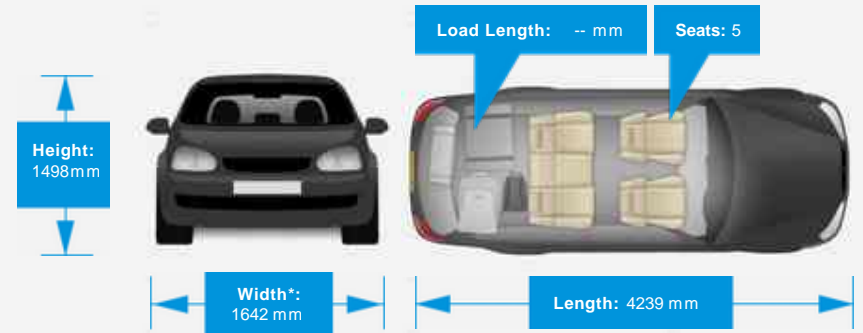

Performance & Engine

Weights & Measures

*Including mirrors

Safety

NCAP Adult Rating:	★★★★★
NCAP Child Rating:	★★★★
NCAP Pedestrian Rating:	★★
NCAP Safety Assist:	No Data
NCAP Overall Rating:	No Data

Fuel Economy