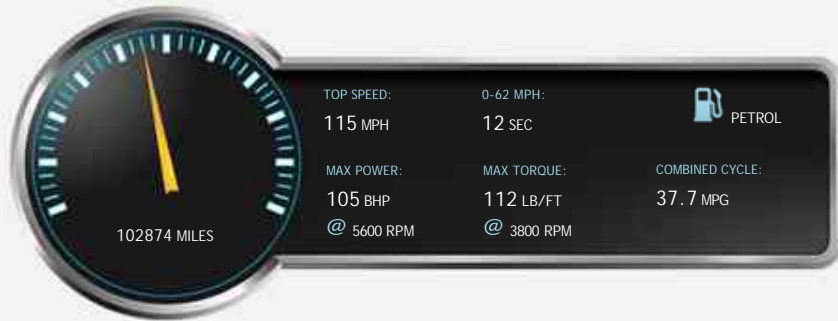

Performance & Engine