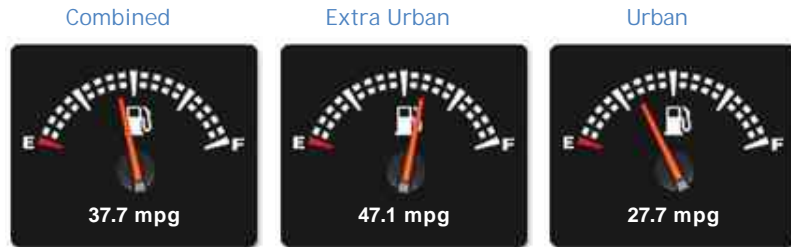

Fuel Economy

Running Costs