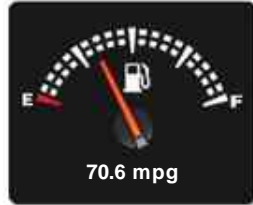

Mercedes C Class C300 H AMG LINE PREMIUM PAN ROOF COMAND 19" ALLOYS R/CAMERA

£19,980

General Info

Engine:	2.2 Hybrid Automatic
Price:	£19,980
Body Type:	4 Dr Saloon
Owners:	1
Mileage:	68,234
Reg Date:	December 2016 (66)
Colour:	BRILLIANT BLUE

NCAP Overall Rating: No Data

Fuel Economy

Running Costs

CO₂ emission figure (g/km)

VED band and CO₂

Combined

Extra Urban

Urban