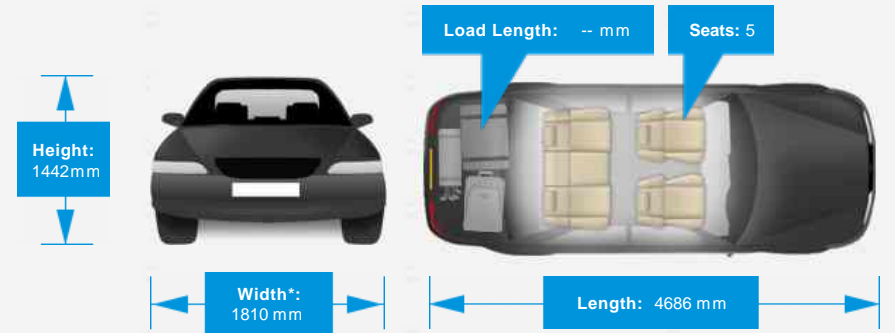

Weights & Measures