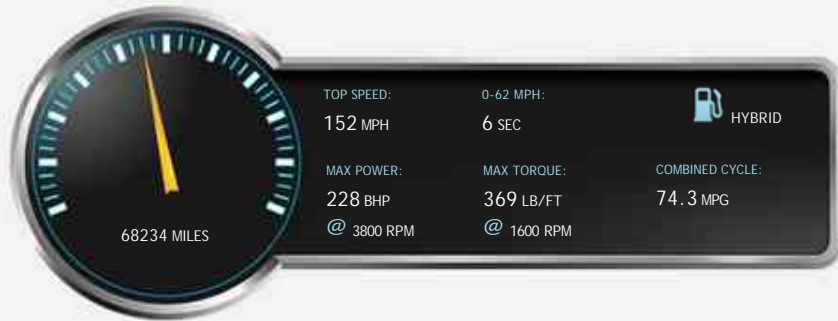

Performance & Engine