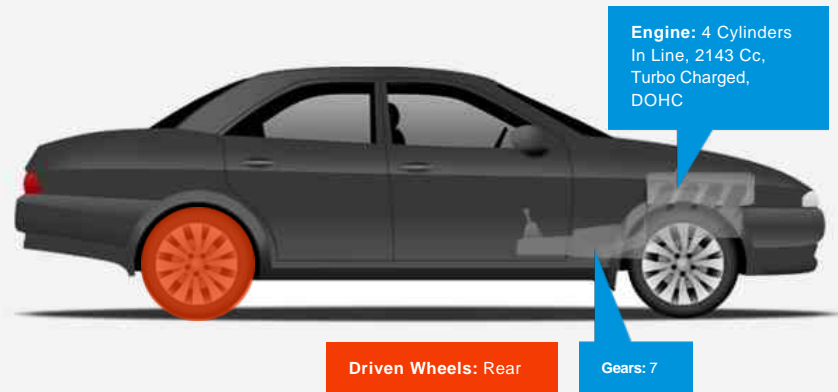

Performance & Engine