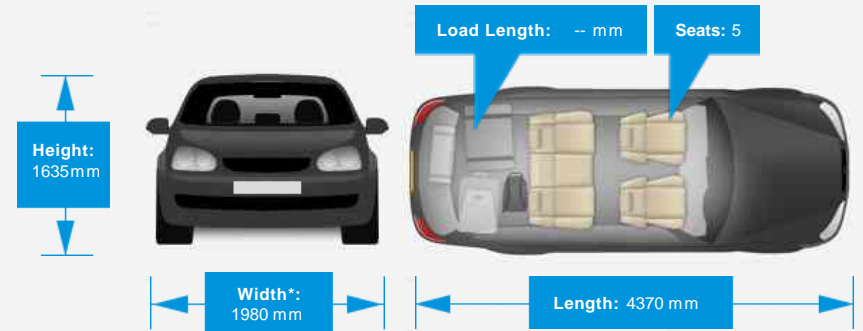

Performance & Engine

Engine: 4 Cylinders In Line, 1999 Cc, Turbo Charged, DOHC

Driven Wheels: All -

Permanent

Gears: 9

Weights & Measures

Doors: 5

*Including mirrors