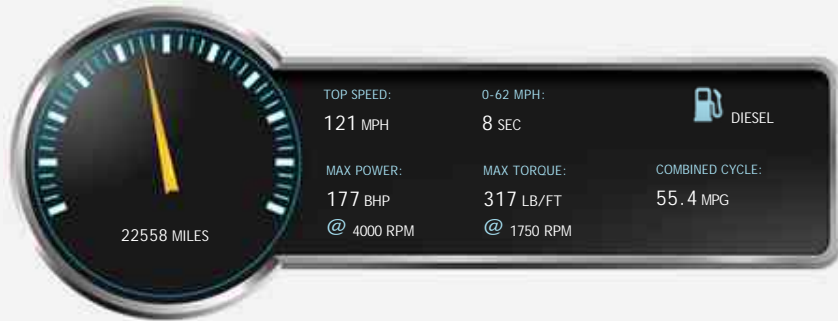

Land Rover Range Rover Evoque 2.0 TD4 HSE DYNAMIC PAN ROOF MERIDIAN 20" ALLOYS E/M SEATS

General Info

Engine:	2.0 Diesel Automatic
Price:	£29,980
Body Type:	5 Dr Estate
Owners:	1
Mileage:	22,558
Reg Date:	May 2016 (16)
Colour:	YULONG WHITE

Performance & Engine

Engine: 4 Cylinders In Line, 1999 Cc, Turbo Charged, DOHC

Driven Wheels: All -

Permanent

Gears: 9

Weights & Measures

Doors: 5

*Including mirrors