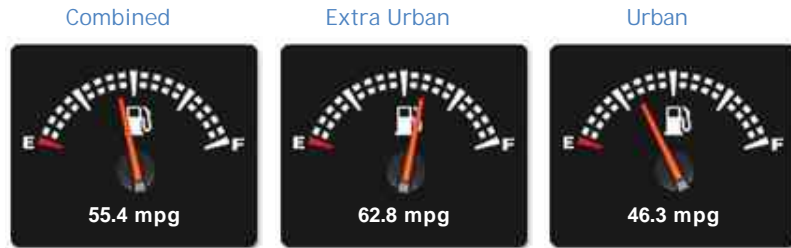

Fuel Economy

Running Costs