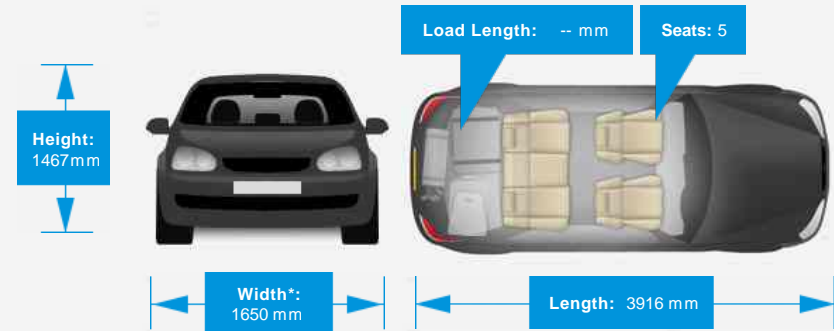

## Performance & Engine

Engine: 3 Cylinders  
In Line, 1422 Cc,  
Turbo Charged, SOHC

Driven Wheels: Front

Gears: 5

## Weights & Measures

Doors: 5

\*Including mirrors