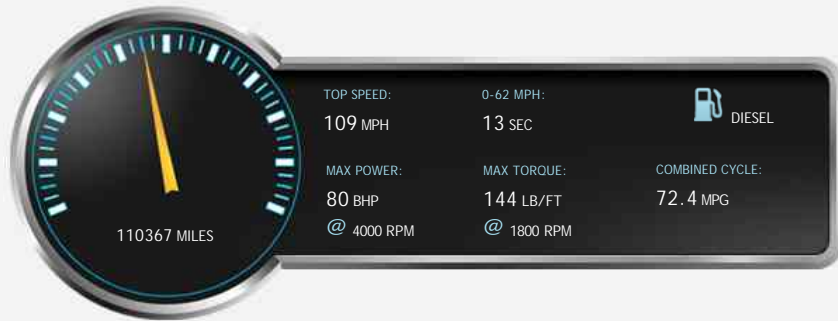

VW Polo BLUEMOTION 1 TDI (80BHP)

£2,499

General Info

Engine:	1.4 Diesel Manual
Price:	£2,499
Body Type:	5 Dr Hatchback
Owners:	2
Mileage:	110,367
Reg Date:	July 2009 (09)
Colour:	GREY

Vehicle Features

Not Specified

Vehicle Description

**\*\*\*FINANCE AVAILABLE\*\*\*, VOLKSWAGEN POLO 1.4 TDI 80 BLUEMOTION 1 HATCHBACK 5 DOORS DIESEL MANUAL PRESENTED IN GREY, 2 OWNERS FROM NEW, 2 KEYS, MOT TILL JUNE 2019, WARRANTED MILEAGE, FULL VOSA HISTORY, CAR IS IN GOOD CONDITION FOR THE AGE, DRIVES WELL, ANY INSPECTION/TEST DRIVES WELCOME, 3 MONTHS NATIONAL PARTS AND LABOUR WARRANTY INCLUDED,, \*\*\*EXTENDED WARRANTIES AVAILABLE\*\*\*, Adjustable Steering Column/Wheel, Air Bag Driver, Air Bag Passenger, Air Bag Side, Alarm, Alloy Wheels (14in), Anti-Lock Brakes, Body Coloured Bumpers, Central Door Locking, Centre Rear Seat Belt, Computer (Driver Information System), Cup Holder, Electric Windows (Front/Rear), Head Restraints, Heated Rear Screen, Immobiliser, In Car Entertainment (Radio/CD/MP3), Mirrors External, Power Socket, Power-Assisted Steering, Rear Wash/Wipe, Rev Counter, Seat - ISOFIX Anchorage Point, Seat Belt Pre-Tensioners, Side Protection Mouldings, Spare Wheel (Full Size Steel), Speakers, Third Brake Light, Tinted Glass, Tyre**

## Performance & Engine

Engine: 3 Cylinders  
In Line, 1422 Cc,  
Turbo Charged, SOHC

Driven Wheels: Front

Gears: 5