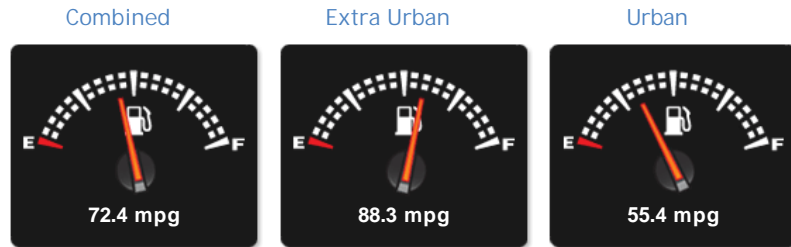

Fuel Economy

Running Costs