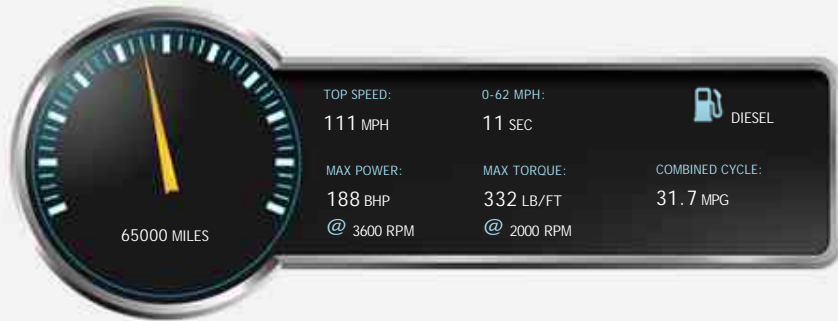

Performance & Engine