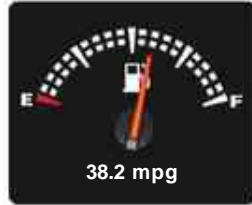

Nissan Navara DCI TEKNA 4X4 SHR DCB

£12,980

General Info

Engine:	2.5 Diesel Automatic
Price:	£12,980
Body Type:	4 Dr Pick-up
Owners:	4
Mileage:	65,000
Reg Date:	March 2013 (13)
Colour:	Silver

Vehicle Features

Running Costs

CO₂ emission figure (g/km)

VED band and CO₂

Combined

Extra Urban

Urban

No Data

Insurance & Security