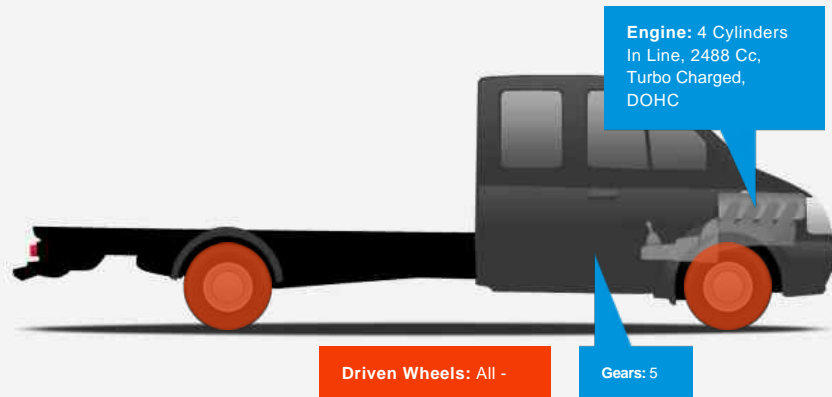

Performance & Engine