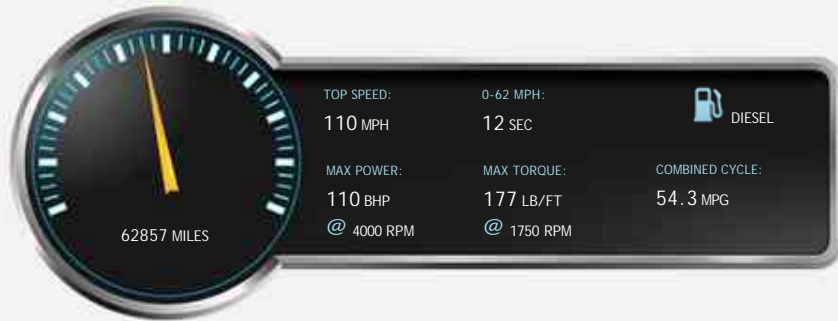

Performance & Engine