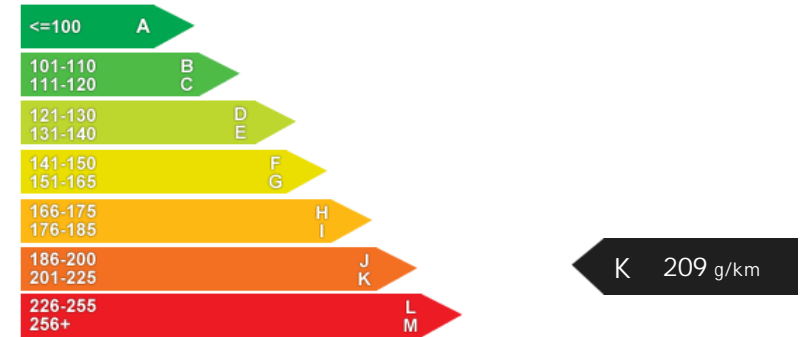

NCAP Overall Rating: No Data

Fuel Economy

Running Costs

CO₂ emission figure (g/km)

VED band and CO₂

Insurance & Security

Road Tax

Insurance Group
(1-20)