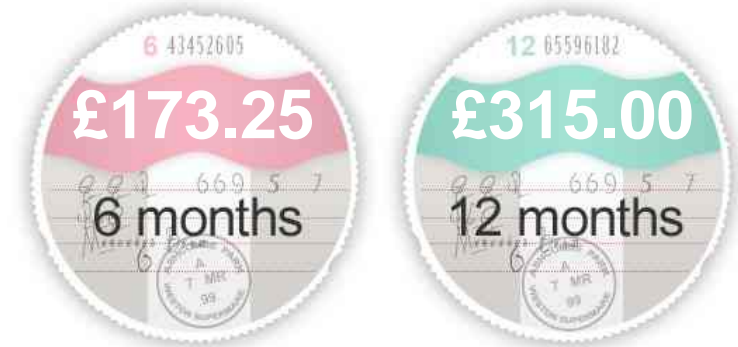

Insurance & Security

Road Tax

Insurance Group
(1-20)

Security

Immobiliser

Euro Status