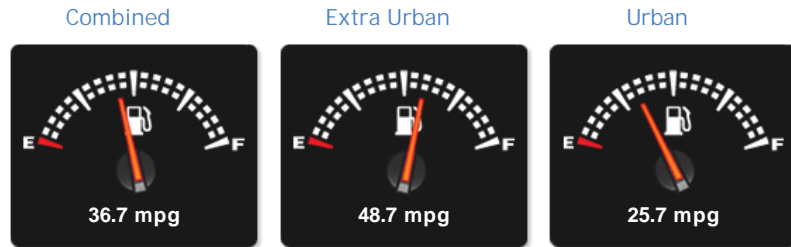

Fuel Economy

Running Costs