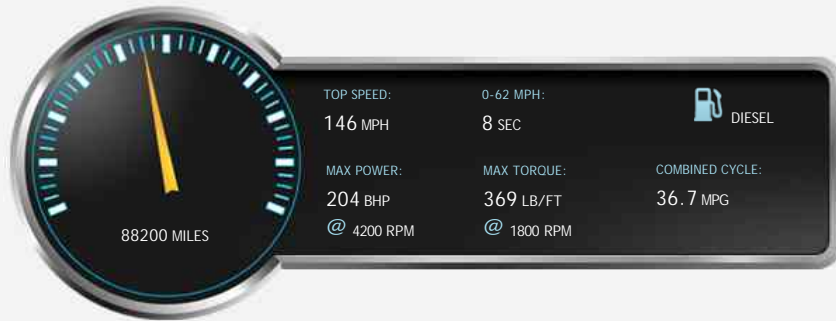

Performance & Engine