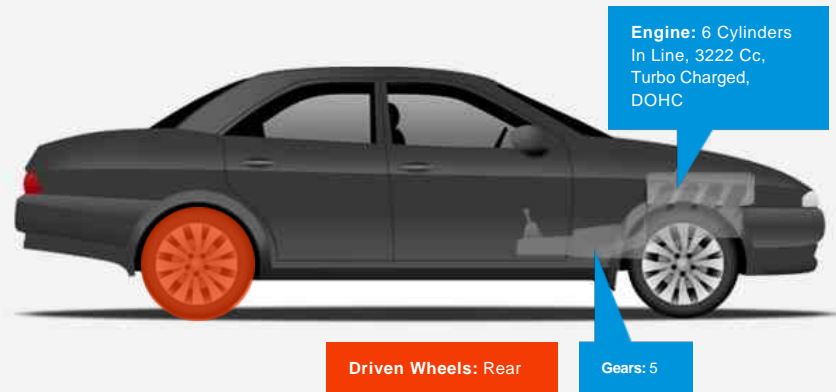

Performance & Engine