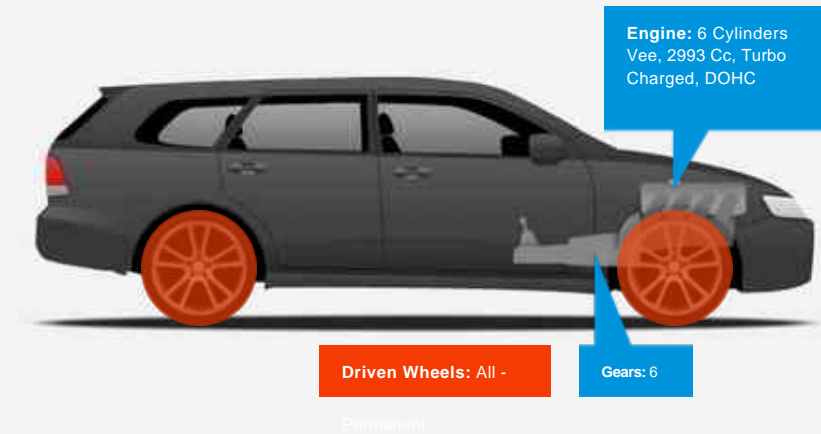

Performance & Engine