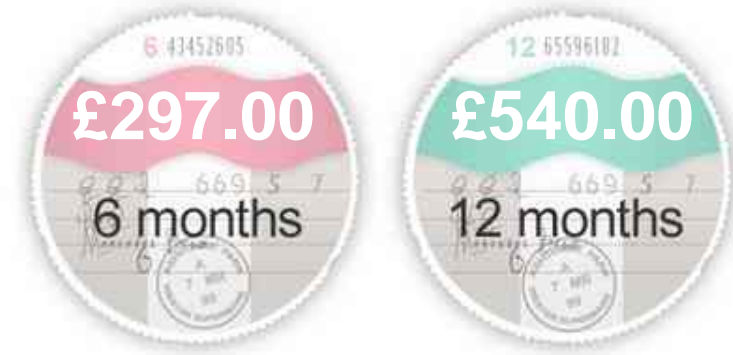

Land Rover Discovery 3.0 TDV6 HSE 4x4 7 Seat 5dr Auto

£15,995

General Info

Engine:	3.0 Diesel Automatic
Price:	£15,995
Body Type:	5 Dr Estate
Owners:	
Mileage:	97,100
Reg Date:	September 2010 (60)
Colour:	Santorini Black

## Insurance & Security

Road Tax

Insurance Group  
(1-20)

Security

Immobiliser

Euro Status