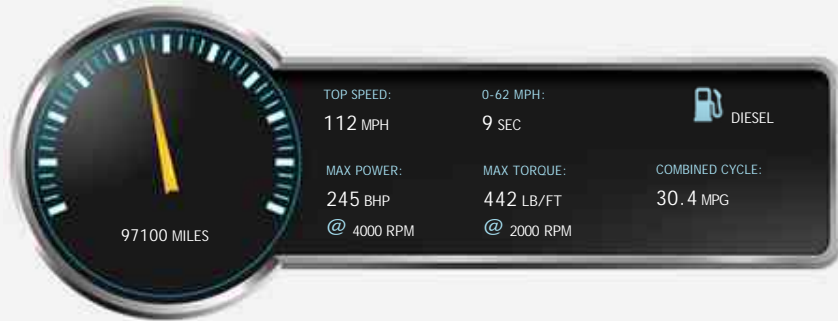

Performance & Engine