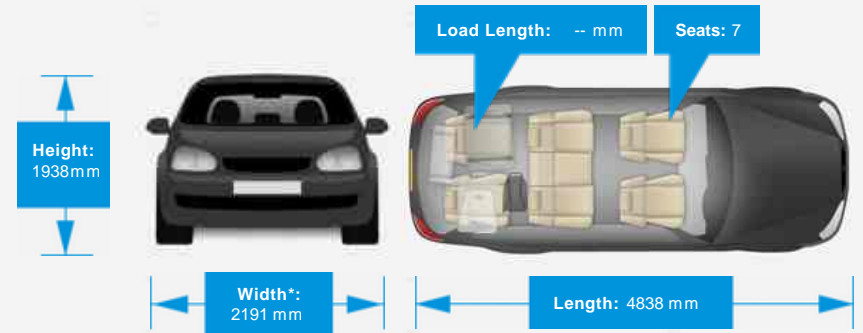

Weights & Measures