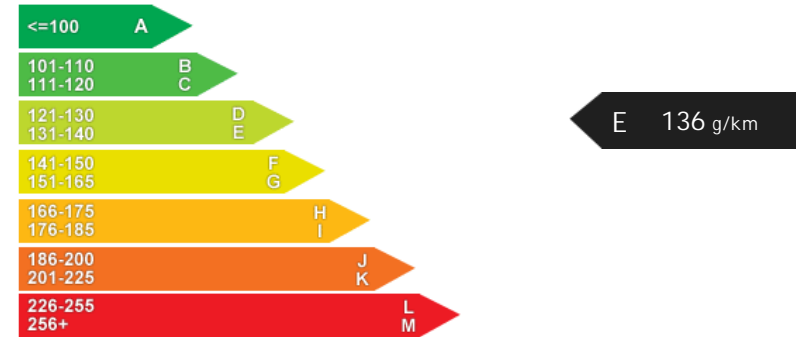

Performance & Engine

Weights & Measures

*Including mirrors

Safety

NCAP Adult Rating: No Data

NCAP Child Rating: No Data

NCAP Pedestrian Rating: No Data

NCAP Safety Assist: No Data

NCAP Overall Rating: No Data

Fuel Economy

Running Costs

CO₂ emission figure (g/km)

VED band and CO₂

Insurance & Security

Road Tax

Insurance Group
(1-20)