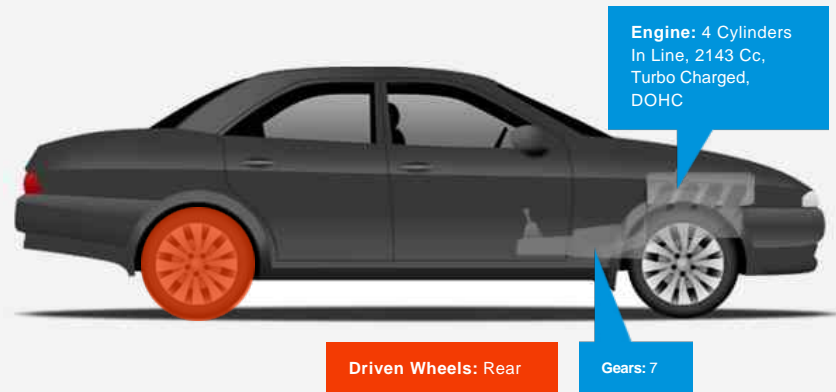

Performance & Engine