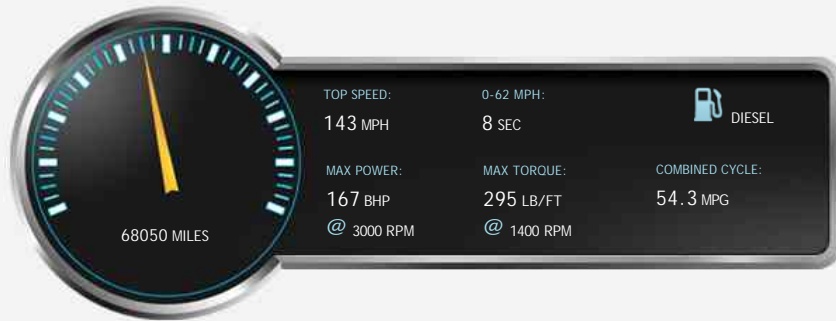

Performance & Engine