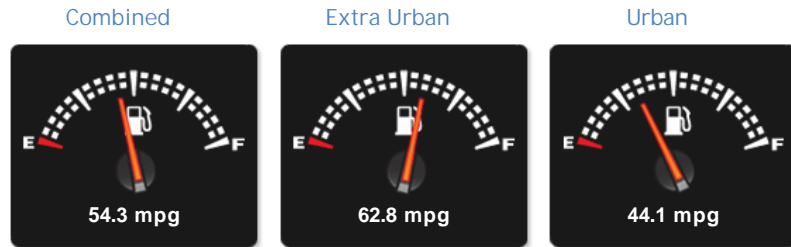

Fuel Economy

Running Costs