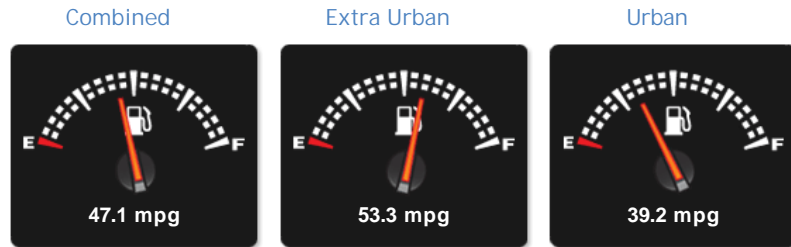

Land Rover Range Rover Evoque 2.2 SD4 DYNAMIC LUX PAN ROOF BLACK PACK MERIDIAN PARK ASSIST 20" ALLOYS

General Info

Engine:	2.2 Diesel Automatic
Price:	Sold
Body Type:	5 Dr Estate
Owners:	
Mileage:	54,937
Reg Date:	September 2014 (64)
Colour:	FIRENZE RED

Doors: 5

*Including mirrors

Safety

NCAP Adult Rating: No Data
NCAP Child Rating: No Data
NCAP Pedestrian Rating: No Data
NCAP Safety Assist: No Data
NCAP Overall Rating: No Data

Fuel Economy

Running Costs

CO₂ emission figure (g/km)