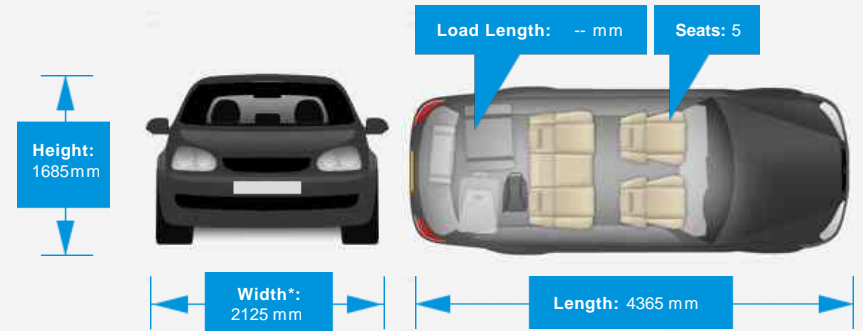

Doors: 5

*Including mirrors

Safety

NCAP Adult Rating: No Data
NCAP Child Rating: No Data
NCAP Pedestrian Rating: No Data
NCAP Safety Assist: No Data
NCAP Overall Rating: No Data

Fuel Economy

Running Costs

CO₂ emission figure (g/km)