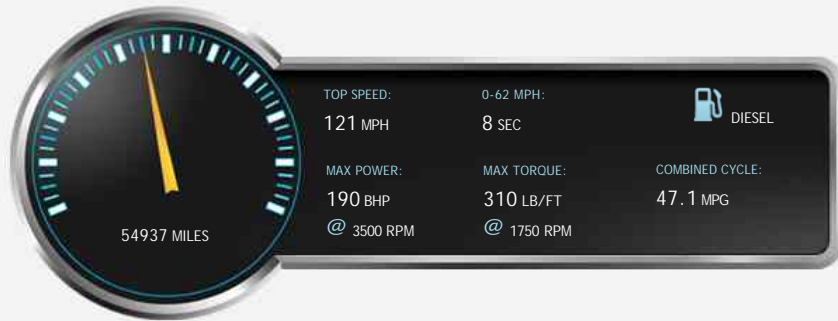

Performance & Engine