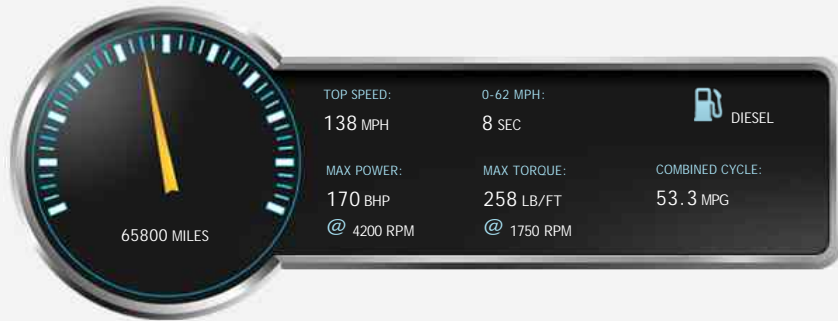

Performance & Engine