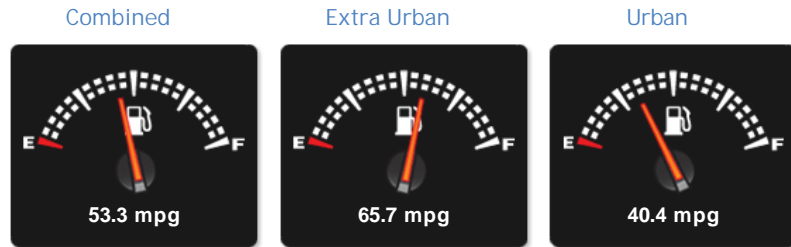

Fuel Economy

Running Costs