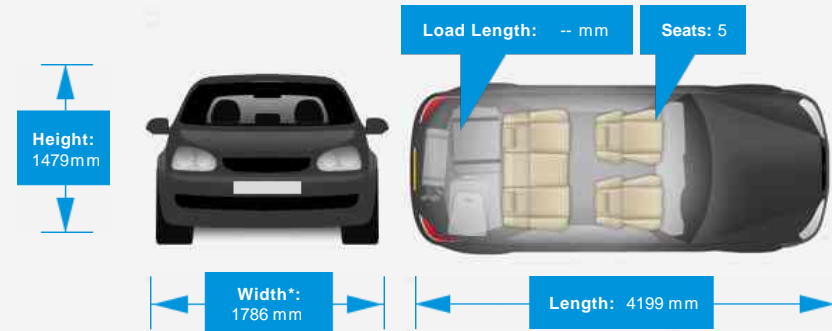

## Performance & Engine

Engine: 4 Cylinders  
In Line, 1968 Cc,  
Turbo Charged, SOHC

Driven Wheels: Front

Gears: 6

## Weights & Measures

Doors: 5

\*Including mirrors