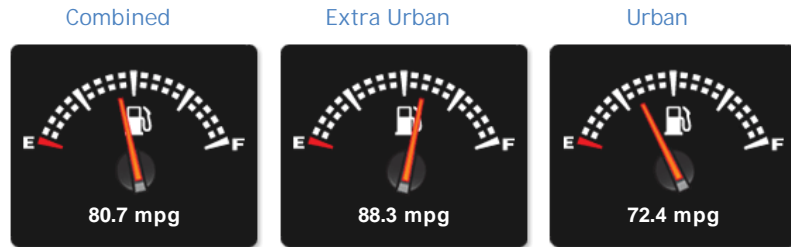

Fuel Economy

Running Costs