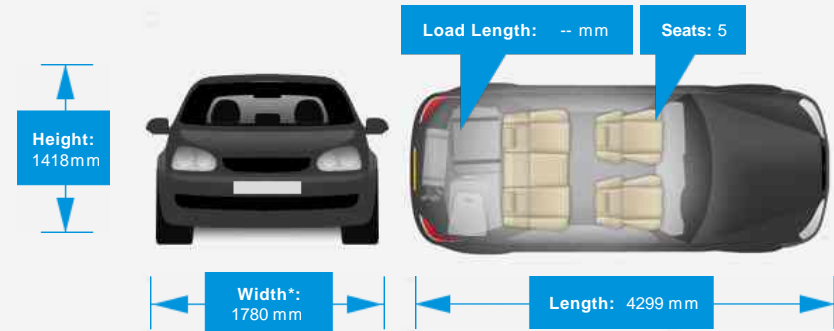

Performance & Engine

Engine: 4 Cylinders
In Line, 1461 Cc,
Turbo Charged,
DOHC

Driven Wheels: Front

Gears: 6

Weights & Measures

Doors: 5

*Including mirrors

Safety