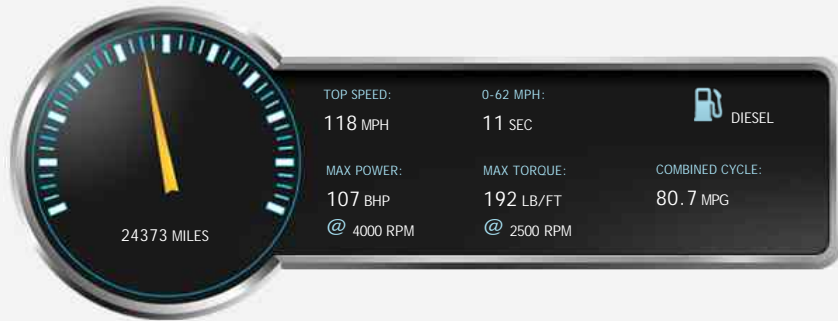

Mercedes A Class A180 CDI 1.5 Diesel A180 Se Grey 5dr

£13,999

General Info

Engine:	1.5 Diesel Manual
Price:	£13,999
Body Type:	5 Dr Hatchback
Owners:	2
Mileage:	24,373
Reg Date:	November 2016 (66)
Colour:	HN66FYC

Service History

12/03/2018 @ 12530 @ Mercedes-Benz of Norwich

John Peat Motors, East Road, Sleaford, Lincolnshire, NG34 7EQ
Tel: 01529 303 222 - Web: www.johnpeatmotors.co.uk

Opening Hours: Mon - Fri 8am - 6pm | Sat 8am - 5pm Workshop 8am to 12pm | Sun Closed

Performance & Engine

Engine: 4 Cylinders
In Line, 1461 Cc,
Turbo Charged,
DOHC

Driven Wheels: Front

Gears: 6

Weights & Measures

Doors: 5

*Including mirrors

Safety