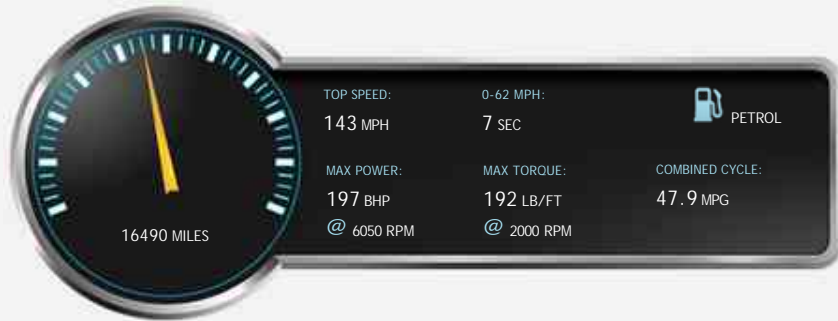

## General Info

Engine:	1.6 Petrol Automatic
Price:	Sold
Body Type:	5 Dr Hatchback
Owners:	
Mileage:	16,490
Reg Date:	January 2016 (65)
Colour:	PEARL WHITE

- 18 inch gloss black alloys.
- Touch screen media system.
- Black cloth with contrasting red stitching.
- Satellite navigation.
- Bluetooth phone.
- Bass reflex.
- Multi-function steering wheel with paddle shift control.

## Performance & Engine

Engine: 4 Cylinders  
In Line, 1618 Cc,  
Turbo Charged,  
DOHC

Driven Wheels: Front

Gears: 6