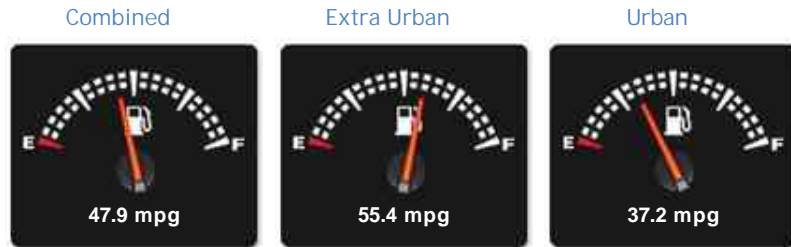

Fuel Economy

Running Costs