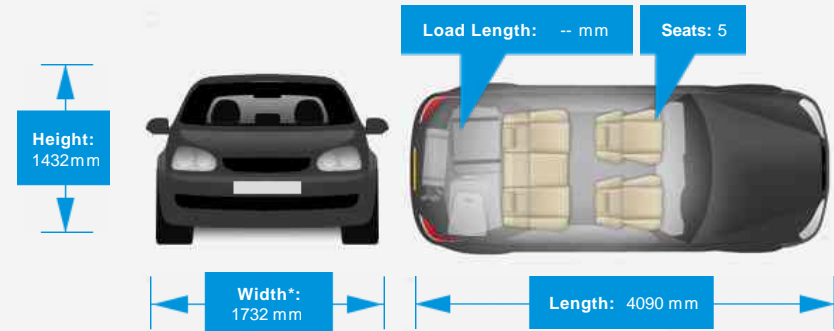

## Performance & Engine

Engine: 4 Cylinders  
In Line, 1618 Cc,  
Turbo Charged,  
DOHC

Driven Wheels: Front

Gears: 6

## Weights & Measures

Doors: 5

\*Including mirrors