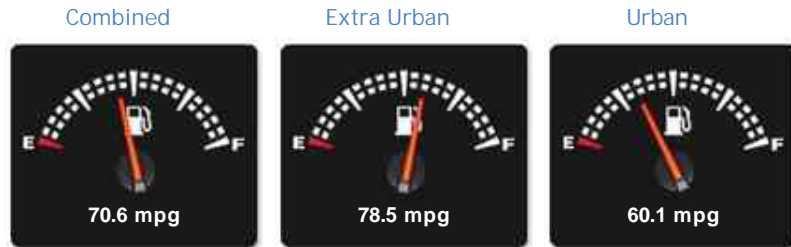

Fuel Economy

Running Costs