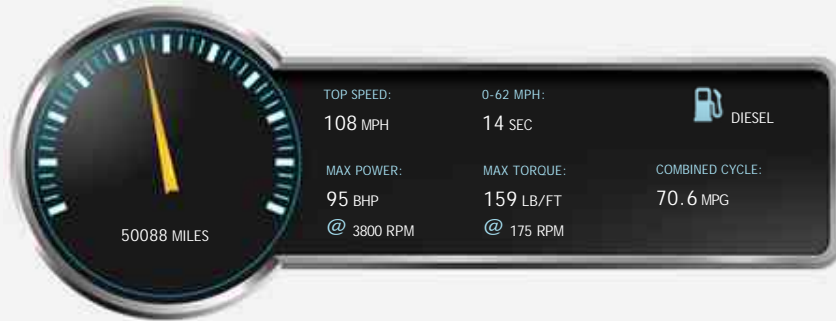

Ford B-Max 1.6TDCI Zetec 5dr Diesel

£5,999

General Info

Engine:	1.6 Diesel Manual
Price:	£5,999
Body Type:	5 Dr MPV
Owners:	2
Mileage:	50,088
Reg Date:	October 2013 (63)
Colour:	

Vehicle Features

- Air Conditioning
- Bluetooth
- Electric Windows
- Front Foglights
- Electric Folding Mirrors
- Multi Function Steering Wheel
- Radio CD
- Alloy Wheels
- DAB Radio
- Full Service History
- Power Assisted Steering
- LED Headlights
- Parking Sensors

Vehicle Description

Service History,
 05/11/13. 5 PDI
 11/12/15. 17174. Barbers Garage, Sudbrooke.
 23/12/17. 37071. JPM. Sleaford.

John Peat Motors, East Road, Sleaford, Lincolnshire, NG34 7EQ
 Tel: 01529 303 222 - Web: www.johnpeatmotors.co.uk

Performance & Engine

Engine: 4 Cylinders
In Line, 1560 Cc,
Turbo Charged,
DOHC

Weights & Measures

*Including mirrors

Safety

NCAP Adult Rating: No Data
NCAP Child Rating: No Data
NCAP Pedestrian Rating: No Data
NCAP Safety Assist: No Data
NCAP Overall Rating: No Data