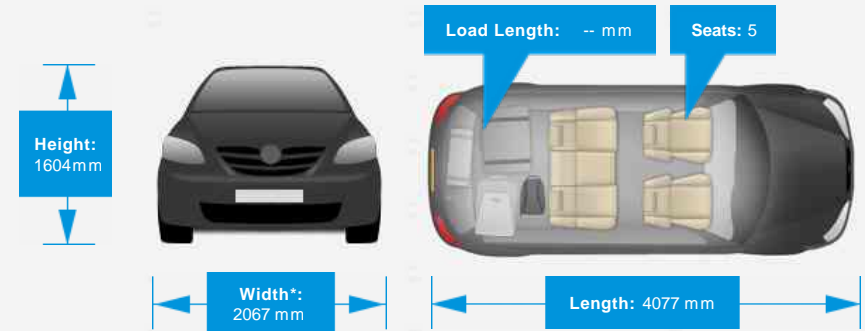

Performance & Engine

Engine: 4 Cylinders
In Line, 1560 Cc,
Turbo Charged,
DOHC

Weights & Measures

*Including mirrors

Safety

NCAP Adult Rating: No Data
NCAP Child Rating: No Data
NCAP Pedestrian Rating: No Data
NCAP Safety Assist: No Data
NCAP Overall Rating: No Data