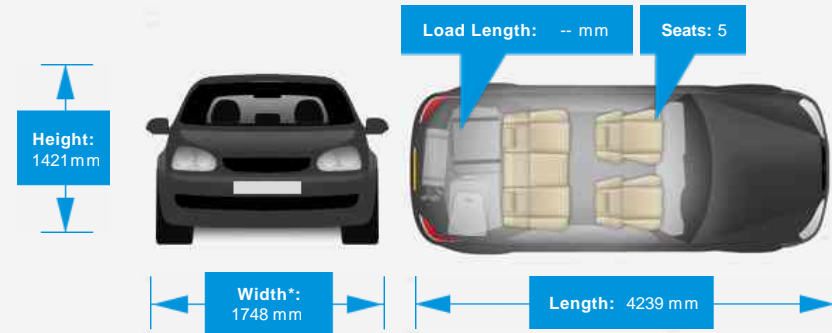

Performance & Engine

Engine: 4 Cylinders
In Line, 1995 Cc,
Turbo Charged,
DOHC

Driven Wheels: Rear

Gears: 6

Weights & Measures

Doors: 3

*Including mirrors

Safety