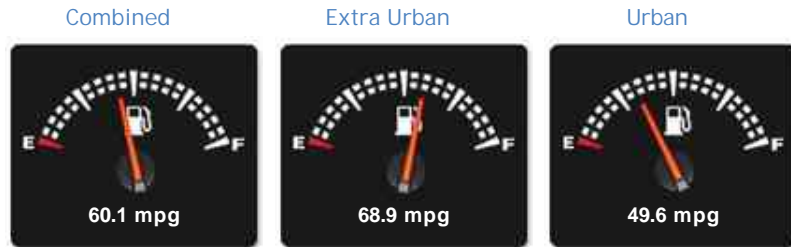

Fuel Economy

Running Costs