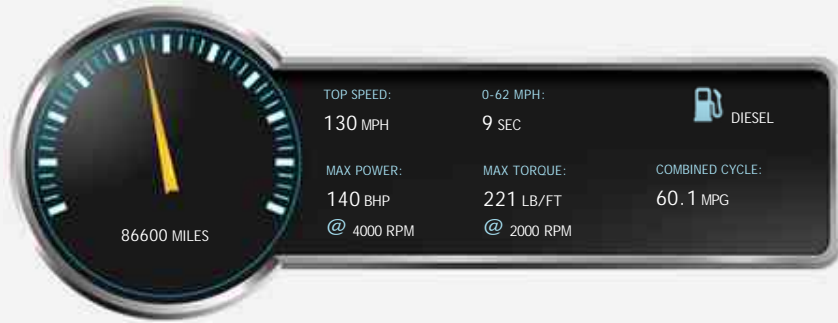

BURY MOTOR COMPANY
Mildenhall Road, Bury St Edmunds
Suffolk, IP32 6EN
☎ 01284 753236

BMW 1 Series 118d SE

£3,995

General Info

Engine:	2.0 Diesel Manual
Price:	£3,995
Body Type:	3 Dr Hatchback
Owners:	3
Mileage:	86,600
Reg Date:	November 2007 (57)
Colour:	

Performance & Engine

Engine: 4 Cylinders
In Line, 1995 Cc,
Turbo Charged,
DOHC

Driven Wheels: Rear

Gears: 6

Weights & Measures

Doors: 3

*Including mirrors

Safety