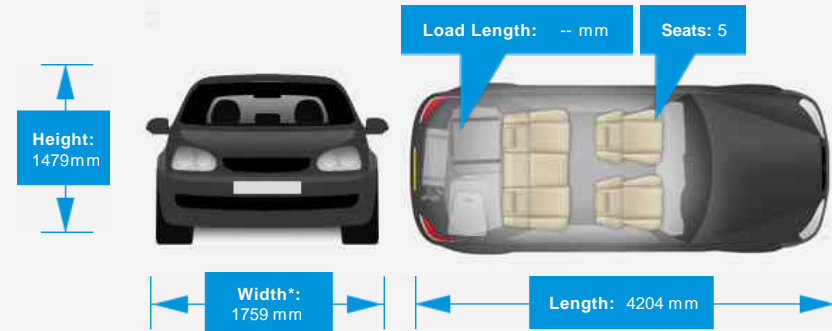

Driven Wheels: Front

Gears: 5

Weights & Measures

Doors: 5

*Including mirrors

Safety

NCAP Adult Rating: No Data
NCAP Child Rating: No Data
NCAP Pedestrian Rating: No Data
NCAP Safety Assist: No Data
NCAP Overall Rating: No Data