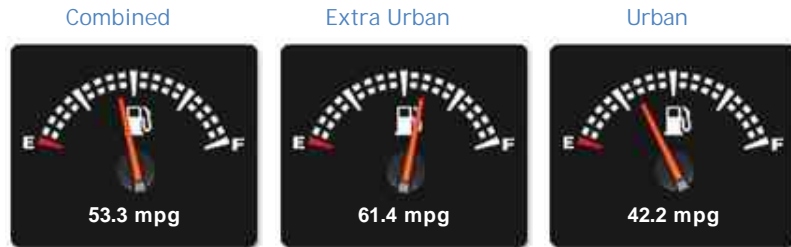

Fuel Economy

Running Costs