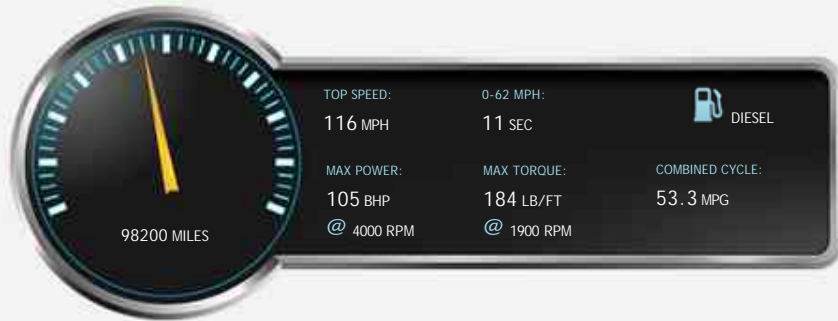

VW Golf MATCH TDI DPF 105

Sold

General Info

Engine:	1.9 Diesel Manual
Price:	Sold
Body Type:	5 Dr Hatchback
Owners:	4
Mileage:	98,200
Reg Date:	October 2008 (58)
Colour:	

Vehicle Features

- > 12 Months MOT
- > Alarm
- > Anti-Lock Brakes
- > Driver Airbag
- > Electric Windows
- > Parking Aids
- > Air Conditioning
- > Alloy Wheels
- > Central Locking
- > Electric Sunroof
- > Passenger Airbag
- > Power Assisted Steering

Vehicle Description

LOVLEY VEHICLE WITH GOOD SPEC INCLUDING PARKING SENSORS AND SUNROOF

SUPPLIED WITH FRESH SERVICE AND MOT, 3 MONTHS WARRANTY Please contact us in advance if you wish to view any of our cars as some of our stock is stored offsite!!!

Driven Wheels: Front

Gears: 5

Weights & Measures

Doors: 5

*Including mirrors

Safety

NCAP Adult Rating: No Data
NCAP Child Rating: No Data
NCAP Pedestrian Rating: No Data
NCAP Safety Assist: No Data
NCAP Overall Rating: No Data