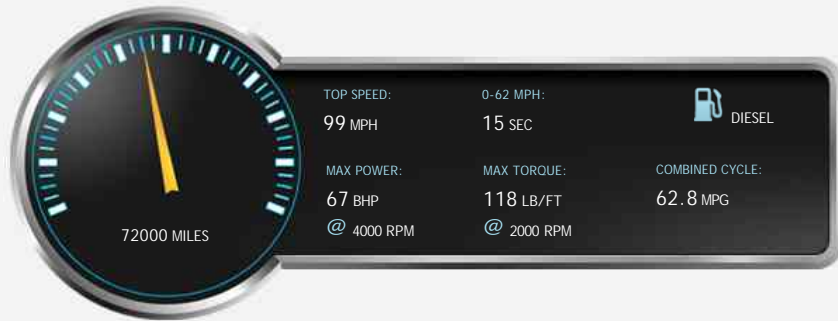

Vehicle Features

- Air Conditioning
- Central Locking
- Full Service History
- Leather Upholstery
- Alarm
- Electric Windows
- Driver's Airbag
- Power Assisted Steering

Vehicle Description

Very clean example comes with 12 months mot, 12 months warranty and will be serviced upon sale all owners hand books present along with stamped service book and old mots has been very well maintained and looked after. Finished in stunning grey coach work with contrasting cloth trim which looks and drives great

Performance & Engine

Engine: 4 Cylinders
In Line, 1399 Cc,
Turbo Charged, SOHC

Driven Wheels: Front

Gears: 5

Weights & Measures

Doors: 5

*Including mirrors

Safety