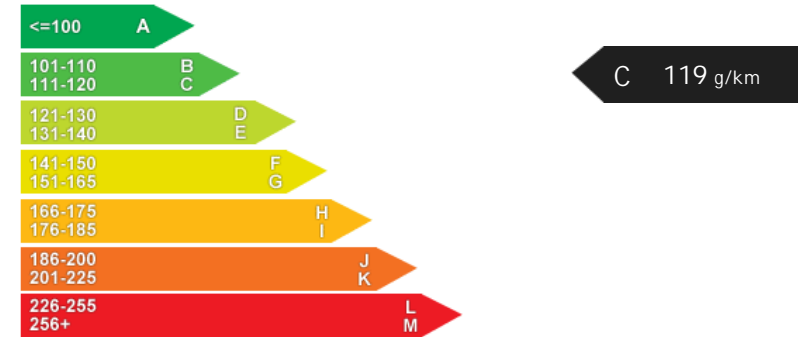

Performance & Engine

Engine: 4 Cylinders
In Line, 1399 Cc,
Turbo Charged, SOHC

Driven Wheels: Front

Gears: 5

Weights & Measures

Doors: 5

*Including mirrors

Safety

NCAP Adult Rating: No Data
NCAP Child Rating: No Data
NCAP Pedestrian Rating: No Data
NCAP Safety Assist: No Data
NCAP Overall Rating: No Data

Fuel Economy

Running Costs

CO₂ emission figure (g/km)

VED band and CO₂