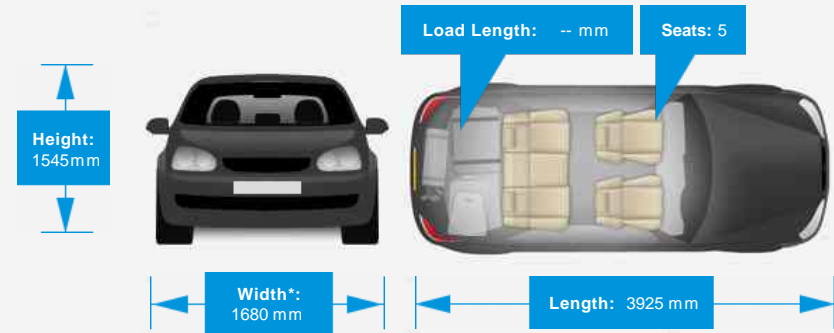

Performance & Engine

Engine: 4 Cylinders
In Line, 1399 Cc,
Turbo Charged, SOHC

Driven Wheels: Front

Gears: 5

Weights & Measures

Doors: 5

*Including mirrors

Safety