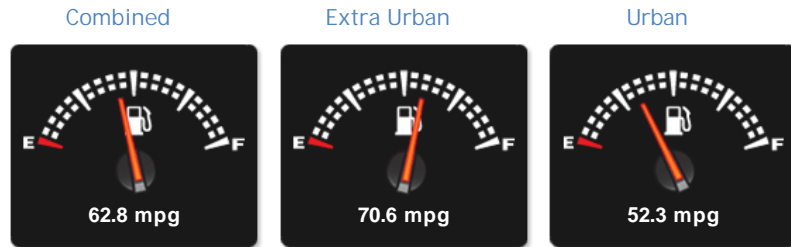

Fuel Economy

Running Costs