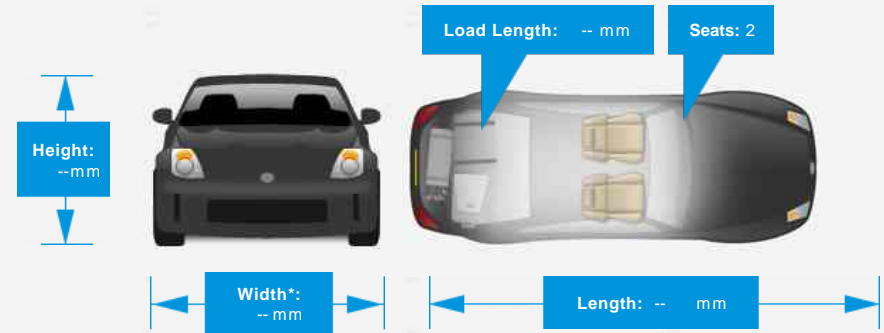

Performance & Engine

Driven Wheels: Rear

Gears: 5

Weights & Measures

Doors: 2

*Including mirrors

Safety

NCAP Adult Rating: No Data
NCAP Child Rating: No Data
NCAP Pedestrian Rating: No Data
NCAP Safety Assist: No Data
NCAP Overall Rating: No Data