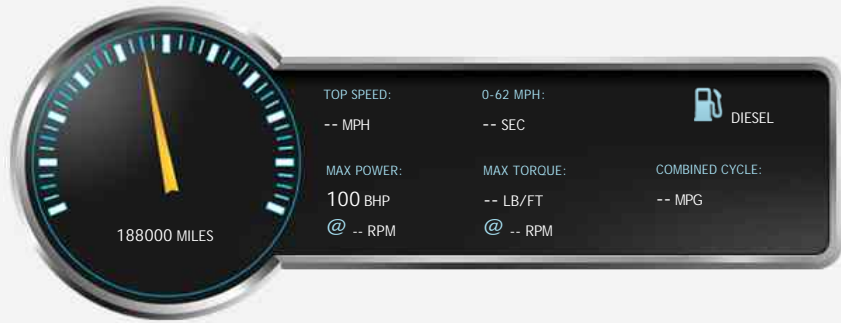

### Vehicle Description

RENAULT MASTER MM33 DCI 100 MWB 2.5 DIESEL

JANUARY SALE

Engine Fully Rebuilt 5000 Miles Ago  
Comes With 12 Months MOT  
Full MOT History

Camper Van Motability Enabled  
Recently Converted

# Performance & Engine

Technical Data  
Transmission: 6-Speed Manual Drive  
Wheels: 16  
Engines: In Line, 2463 Cc, Naturally Aspirated, SOHC