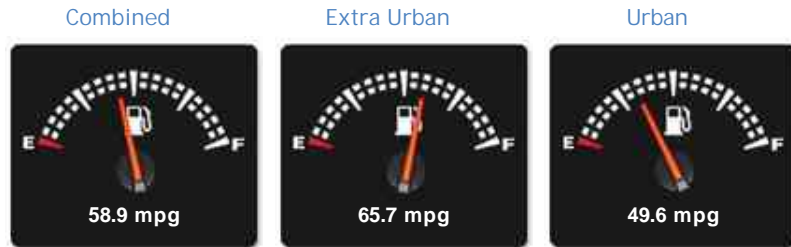

BMW 1 Series 118d 118d Sport Plus Edition Convertible

Sold

General Info

Engine:	2.0 Diesel Manual
Price:	Sold
Body Type:	2 Dr Convertible
Owners:	1
Mileage:	36,000
Reg Date:	June 2013 (13)
Colour:	Carbon Black Metallic

Performance & Engine

Weights & Measures

*Including mirrors

Safety

NCAP Adult Rating: No Data
NCAP Child Rating: No Data
NCAP Pedestrian Rating: No Data
NCAP Safety Assist: No Data
NCAP Overall Rating: No Data

Fuel Economy

Running Costs

CO₂ emission figure (g/km)

VED band and CO₂

Insurance & Security

Road Tax

Insurance Group
(1-50)

Security