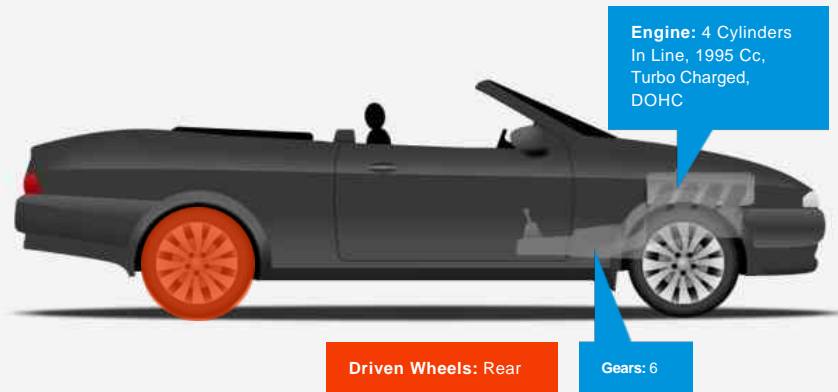

Performance & Engine