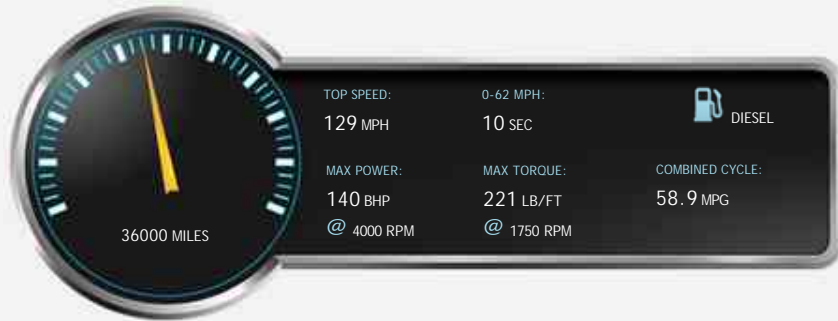

Performance & Engine