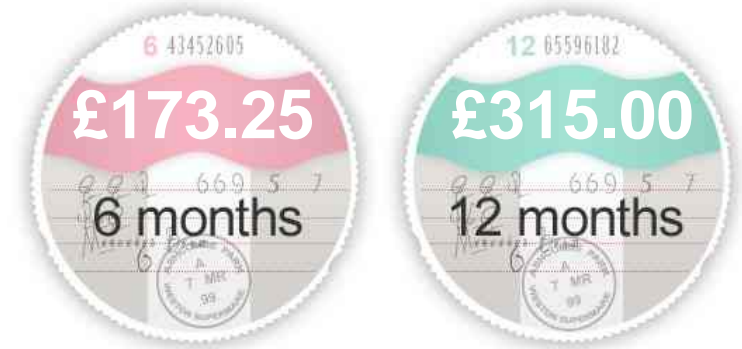

### General Info

Engine:	3.5 Petrol Automatic
Price:	£16,950
Body Type:	2 Dr Convertible
Owners:	2
Mileage:	43,000
Reg Date:	May 2011 (11)
Obsidian Black Metallic with Flamenco Red	
Leather	

## Insurance & Security

Road Tax

Insurance Group  
(1-20)

Security

Immobiliser

Euro Status