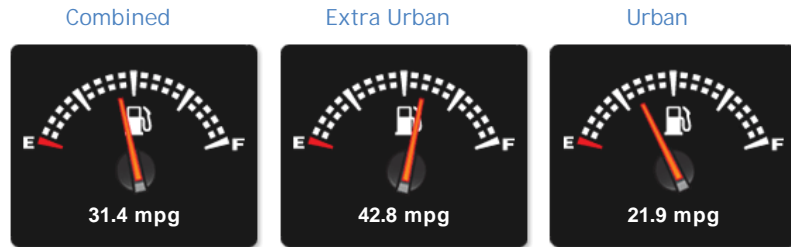

Fuel Economy

Running Costs