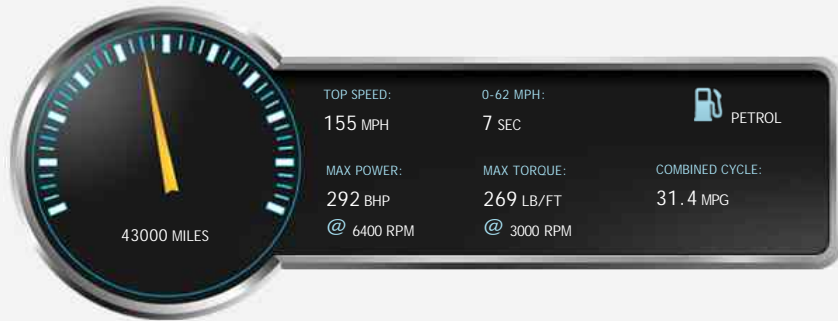

Performance & Engine