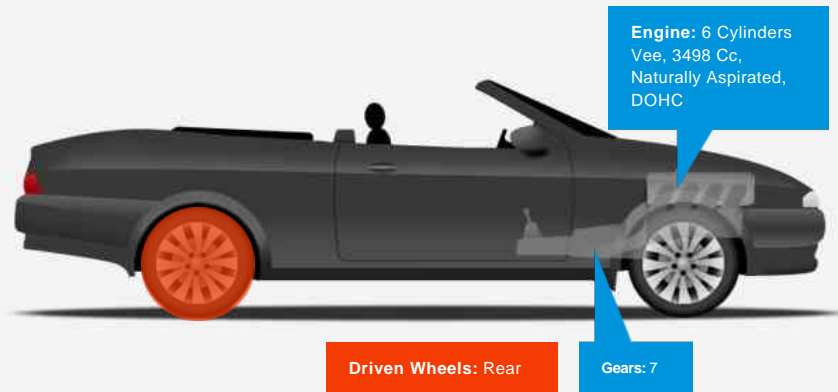

Performance & Engine