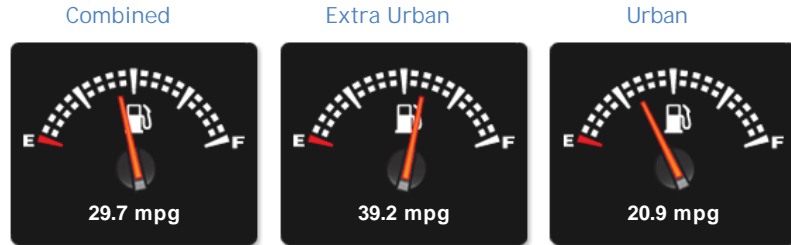

Fuel Economy

Running Costs