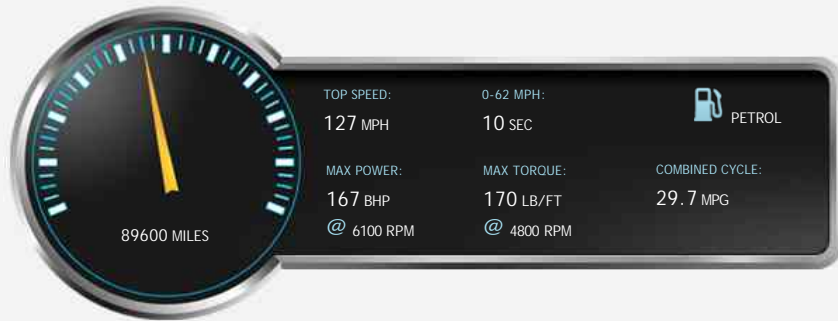

Performance & Engine