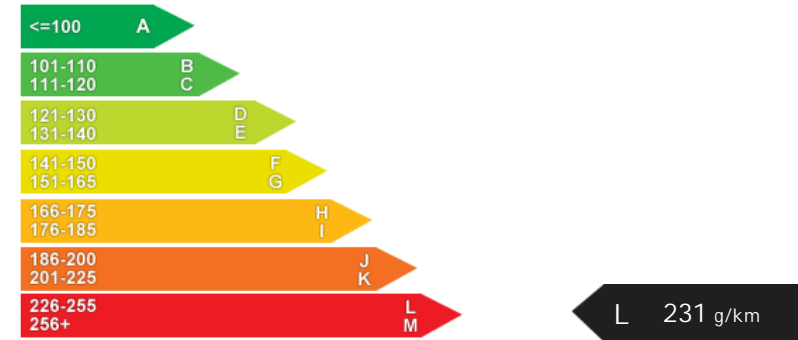

CO₂ emission figure (g/km)

VED band and CO₂