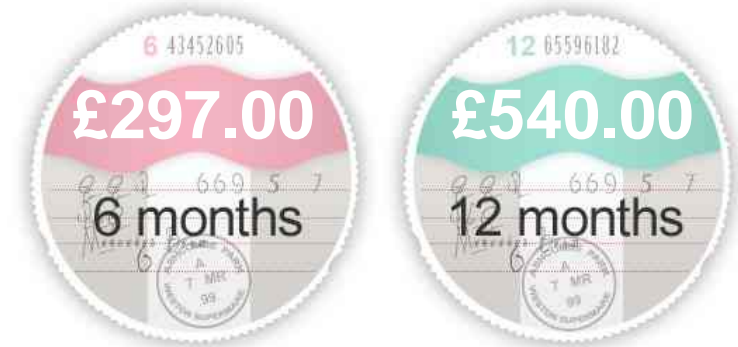

Insurance & Security

Road Tax

Insurance Group
(1-20)

Security

Immobiliser