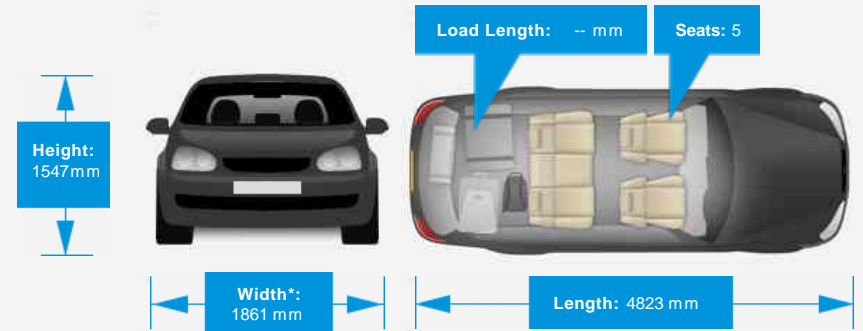

Opening Hours: Mon - Fri 8:30am - 5:30pm | Sat 9am - 5pm | Sun Closed

Performance & Engine

Weights & Measures

*Including mirrors

Safety

NCAP Adult Rating: No Data

NCAP Child Rating: No Data

NCAP Pedestrian Rating: No Data