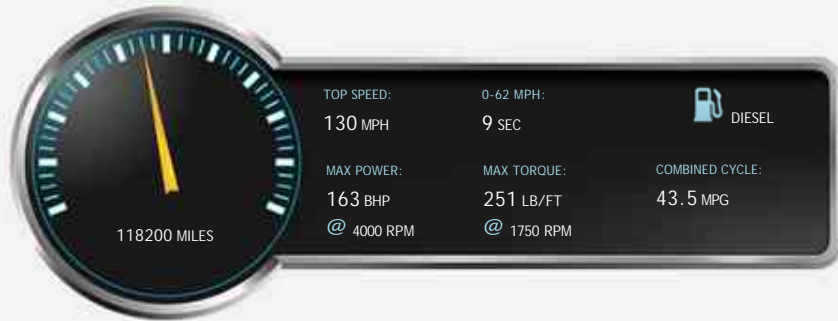

Volvo V70 D SE

£4,495

General Info

Engine:	2.4 Diesel Manual
Price:	£4,495
Body Type:	5 Dr Estate
Owners:	2
Mileage:	118,200
Reg Date:	September 2008 (58)
Colour:	

Vehicle Features

- 12 Months MOT
- Alarm
- Anti-Lock Brakes
- Central Locking
- Electric Windows
- Passenger Airbag
- Satellite Navigation
- Air Conditioning
- Alloy Wheels
- Full Service History
- Driver Airbag
- Parking Aids
- Power Assisted Steering

Opening Hours: Mon - Fri 8:30am - 5:30pm | Sat 9am - 5pm | Sun Closed

Performance & Engine

Weights & Measures

*Including mirrors

Safety

NCAP Adult Rating: No Data

NCAP Child Rating: No Data

NCAP Pedestrian Rating: No Data