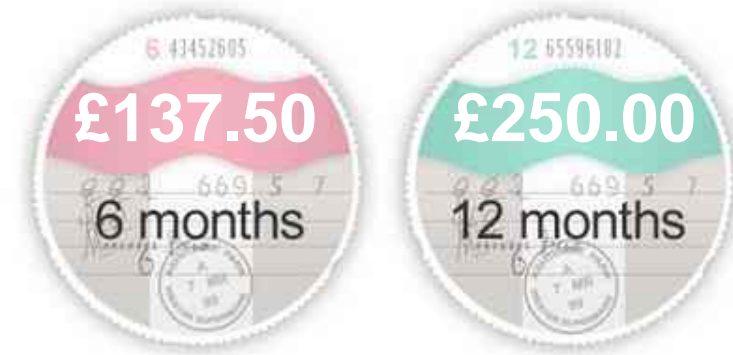

Volvo V70 D SE

£4,495

General Info

Engine:	2.4 Diesel Manual
Price:	£4,495
Body Type:	5 Dr Estate
Owners:	2
Mileage:	118,200
Reg Date:	September 2008 (58)
Colour:	

Vehicle Features

- 12 Months MOT
- Alarm
- Anti-Lock Brakes
- Central Locking
- Electric Windows
- Passenger Airbag
- Satellite Navigation
- Air Conditioning
- Alloy Wheels
- Full Service History
- Driver Airbag
- Parking Aids
- Power Assisted Steering

Opening Hours: Mon - Fri 8:30am - 5:30pm | Sat 9am - 5pm | Sun Closed

Performance & Engine

Weights & Measures

*Including mirrors

Safety

NCAP Adult Rating: No Data

NCAP Child Rating: No Data

NCAP Pedestrian Rating: No Data

NCAP Safety Assist: No Data

NCAP Overall Rating: No Data

Fuel Economy

Running Costs

CO₂ emission figure (g/km)

VED band and CO₂

Insurance & Security

Road Tax

Insurance Group
(1-20)

Security

Immobiliser

Euro Status