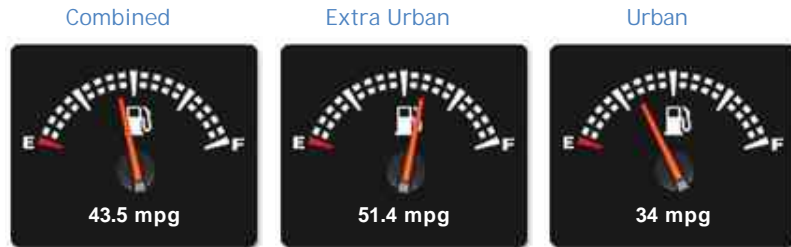

Fuel Economy

Running Costs