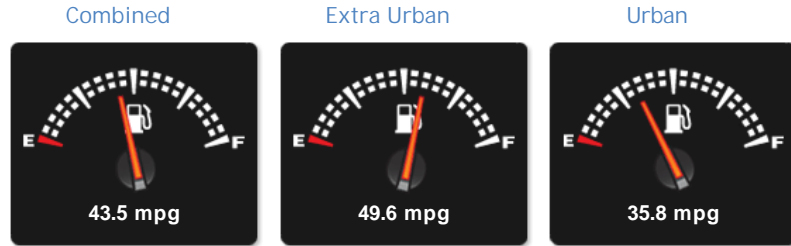

Fuel Economy

Running Costs