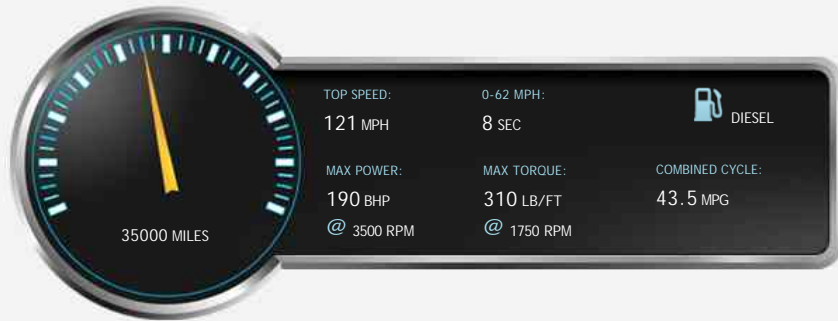

Performance & Engine