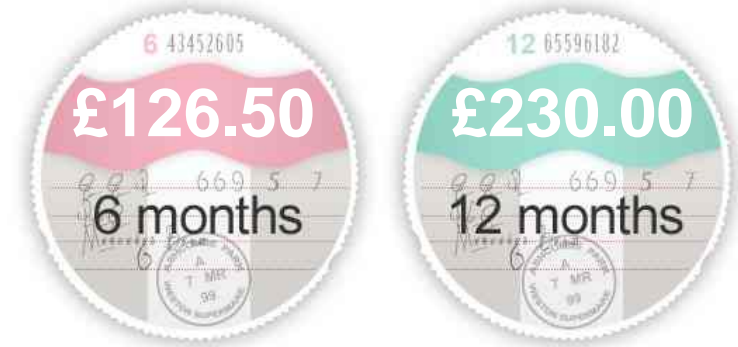

### General Info

Engine:	2.2 Diesel Automatic
Price:	£22,950
Body Type:	5 Dr 4x4
Owners:	3
Mileage:	35,000
Reg Date:	February 2013 (62)
Colour:	Orkney Grey with Ivory / Lunar Oxford Leather

## Insurance & Security

Road Tax

Insurance Group  
(1-20)

Security

Immobiliser

Euro Status