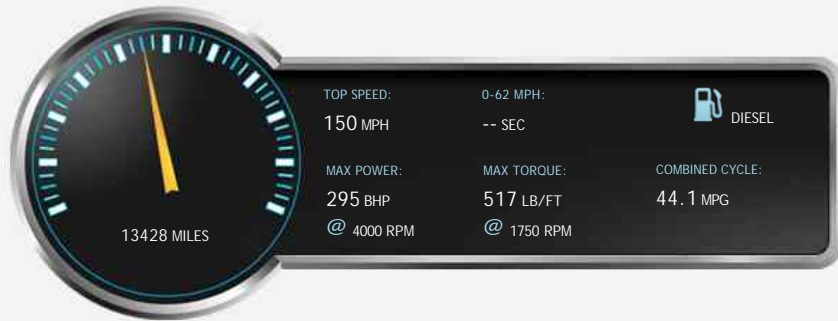

Performance & Engine