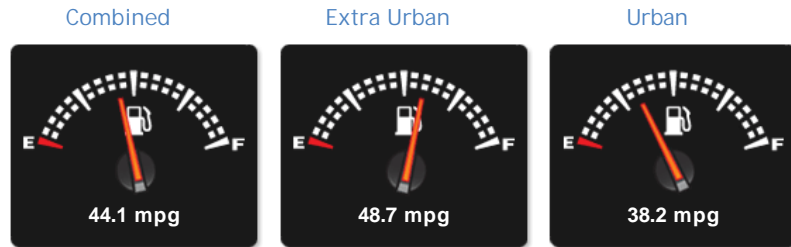

Fuel Economy

Running Costs