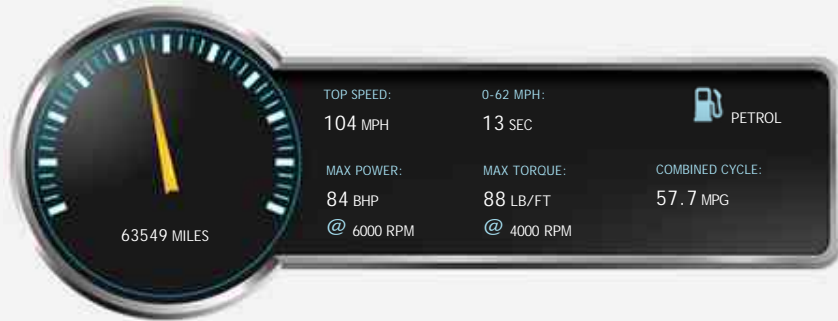

Hyundai i20 CLASSIC

£4,795

Finance From
£25
PW

HYUNDAI i20
£4,795

AA Approved

General Info

Engine:	1.2 Petrol Manual
Price:	£4,795
Body Type:	5 Dr Hatchback
Owners:	2
Mileage:	63,549
Reg Date:	June 2013 (13)
Colour:	

Performance & Engine

Driven Wheels: Front

Gears: 5

Weights & Measures

Doors: 5

*Including mirrors

Safety

NCAP Adult Rating: No Data
NCAP Child Rating: No Data
NCAP Pedestrian Rating: No Data
NCAP Safety Assist: No Data
NCAP Overall Rating: No Data