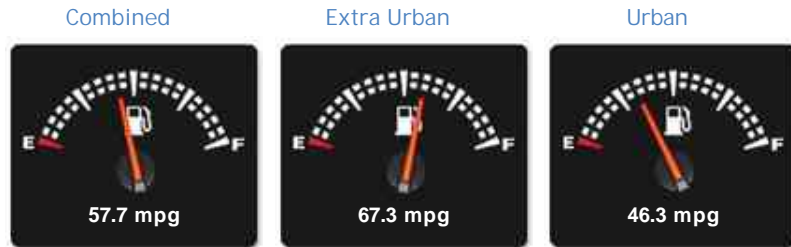

Fuel Economy

Running Costs