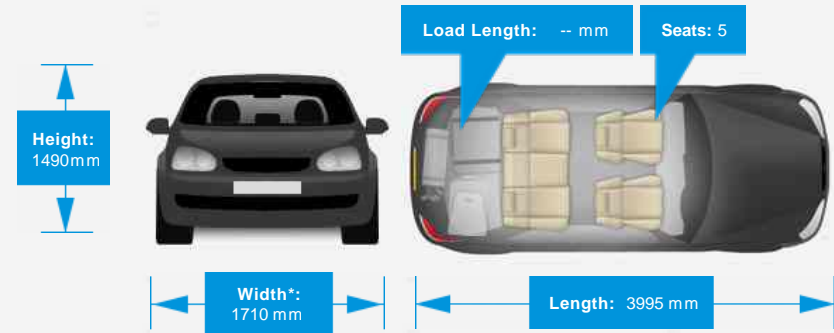

Performance & Engine

Driven Wheels: Front

Gears: 5

Weights & Measures

Doors: 5

*Including mirrors

Safety

NCAP Adult Rating: No Data
NCAP Child Rating: No Data
NCAP Pedestrian Rating: No Data
NCAP Safety Assist: No Data
NCAP Overall Rating: No Data