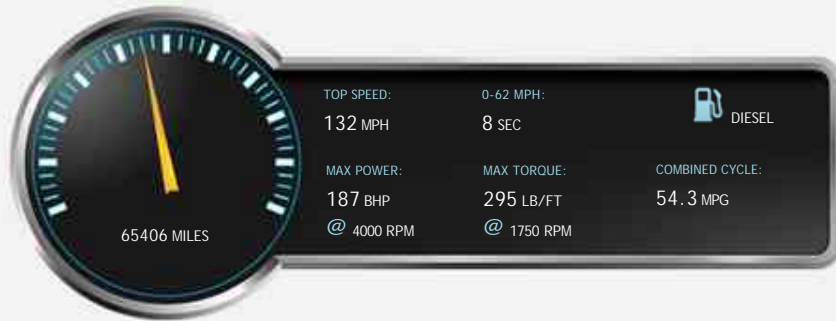

Performance & Engine