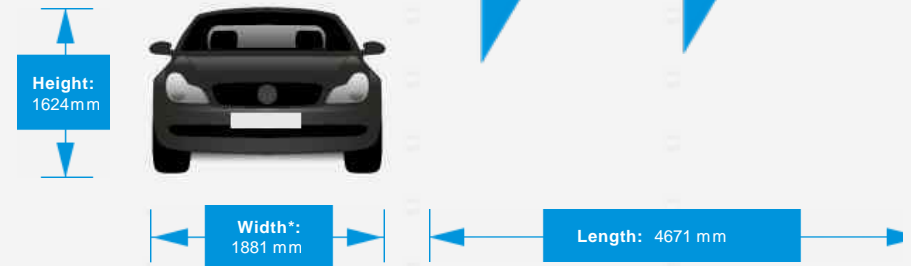

Performance & Engine

Driven Wheels: All -

Permanent

Gears: 8

Weights & Measures

Doors: 4

Load Length: -- mm

Seats: 5