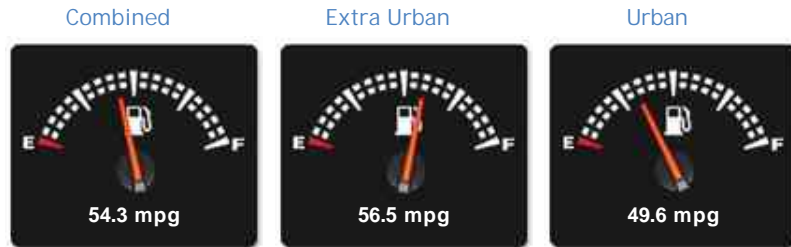

BMW X4 XDRIVE 20D M SPORT 20" ALLOY WHEELS R/VIEW CAMERA

The Car Specialists

£21,480

The Car Specialists

General Info

Engine:	2.0 Diesel Automatic
Price:	£21,480
Body Type:	4 Dr Coupe
Owners:	1
Mileage:	65,406
Reg Date:	August 2015 (15)
Colour:	SAPPHIRE BLACK

*Including mirrors

Safety

NCAP Adult Rating: No Data
NCAP Child Rating: No Data
NCAP Pedestrian Rating: No Data
NCAP Safety Assist: No Data
NCAP Overall Rating: No Data

Fuel Economy

Running Costs

CO₂ emission figure (g/km)