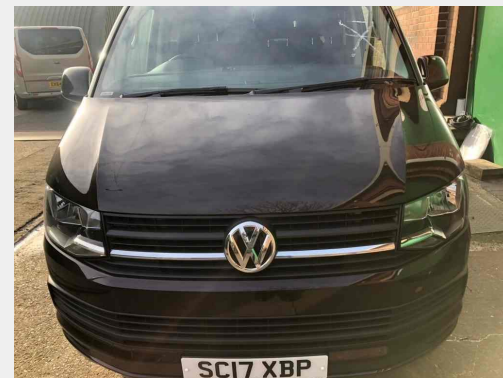

VW Transporter TDI BlueMotion Tech T28 Highline Panel Van 5dr Manual (EU6, LWB) (153 g/km, 101 bhp)

General Info

Engine:	2.0 Diesel Manual
Price:	£23,989
Body Type:	5 Dr Hi Top Mhome
Owners:	
Mileage:	9,618
Reg Date:	March 2017 (17)
Colour:	Purple

Vehicle Features

Not Specified

Vehicle Description

Purple, Upgrades - 12v Power, ABS, Air Con, Air Conditioning, Alarm, Alloy Wheels, Blinds, Blown Air Heating, Bluetooth, CD / Radio, Central Locking, Electric Mirrors, Fridge, Hob, Manufacturers Warranty, Excellent bodywork, Interior - Excellent Condition, PART EXCHANGE, EXTENDED WARRANTIES, FINANCE FACILITIES, EXPORT WORLD WIDE, UK WIDE DELIVERY