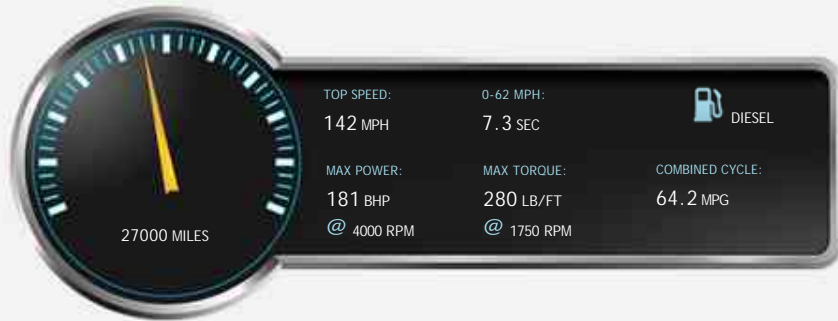

Performance & Engine