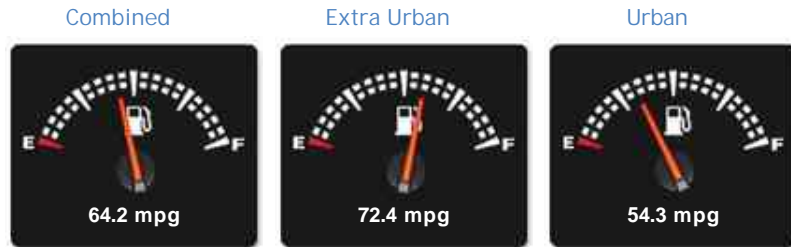

Fuel Economy

Running Costs