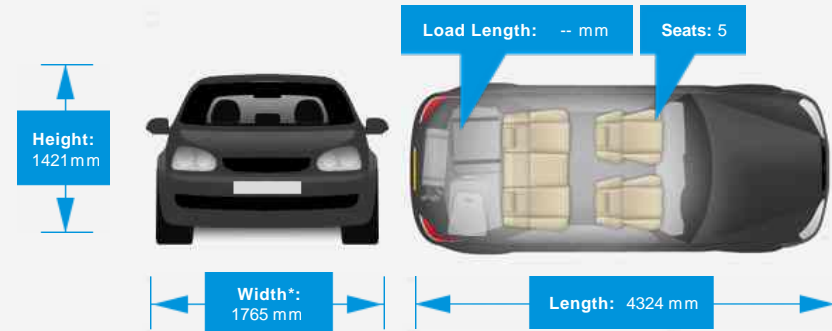

Driven Wheels: Rear

Gears: 8

Weights & Measures

Doors: 5

*Including mirrors

Safety

NCAP Adult Rating: ★★★★★
NCAP Child Rating: ★★★★★
NCAP Pedestrian Rating: ★★★★★
NCAP Safety Assist: No Data
NCAP Overall Rating: ★★★★★