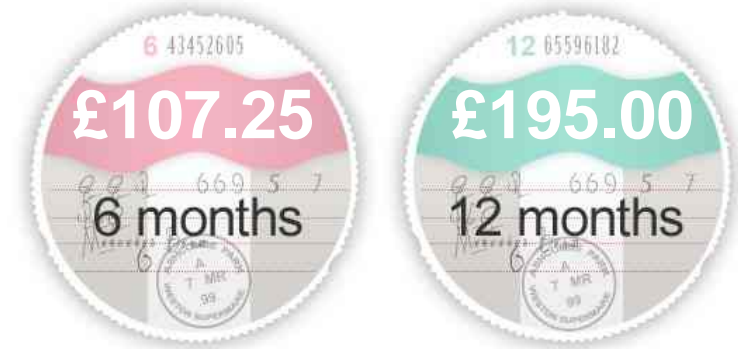

## General Info

Engine:	3.0 Diesel Automatic
Price:	£16,490
Body Type:	4 Dr Coupe
Owners:	
Mileage:	58,000
Reg Date:	September 2013 (63)
Colour:	Grey

## Insurance & Security

Road Tax

Insurance Group  
(1-50)

Security

Immobiliser

Euro Status