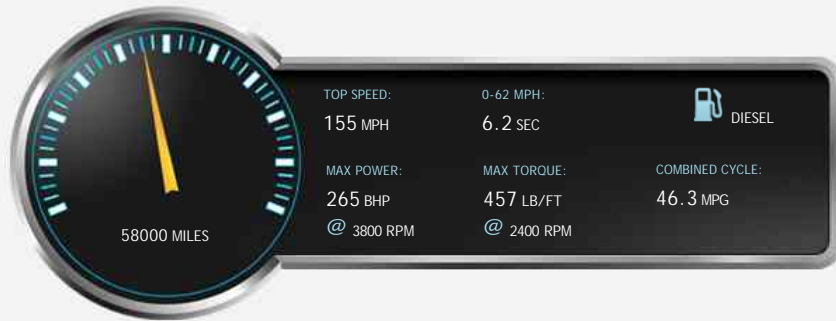

Performance & Engine