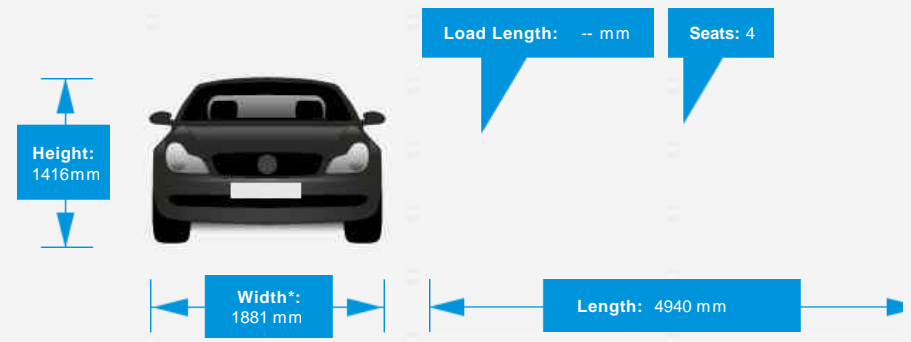

Weights & Measures