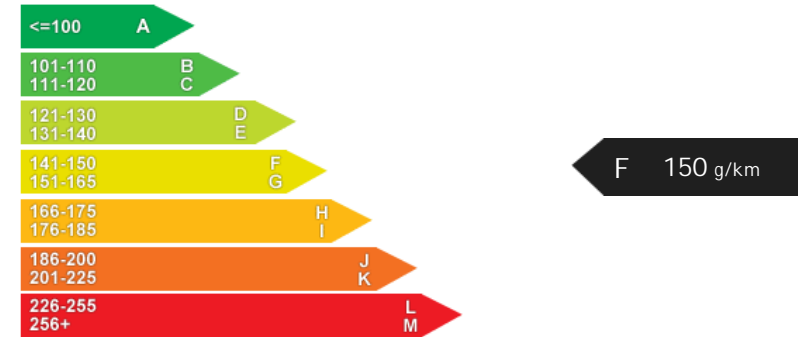

CO₂ emission figure (g/km)

VED band and CO₂