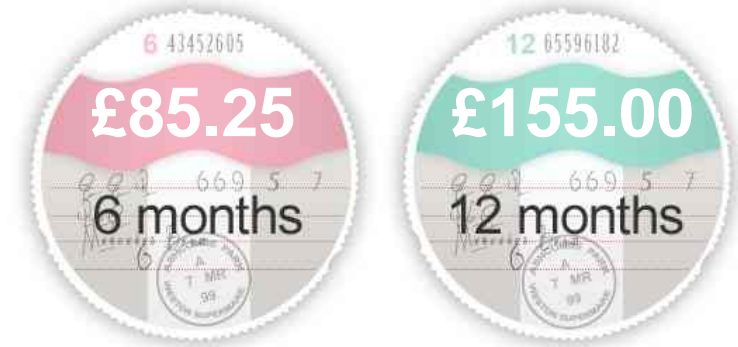

Insurance & Security

Road Tax

Insurance Group
(1-20)

Security

Immobiliser