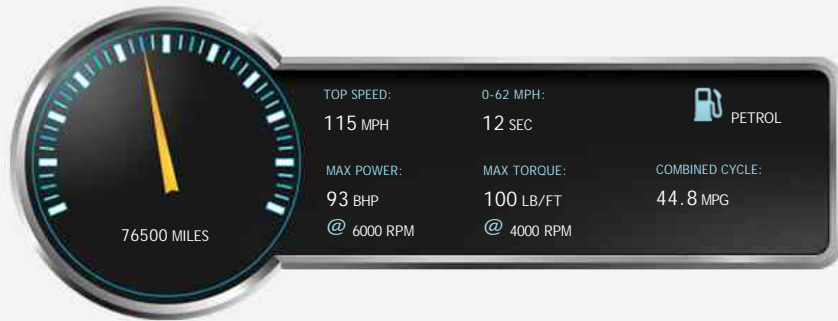

Performance & Engine