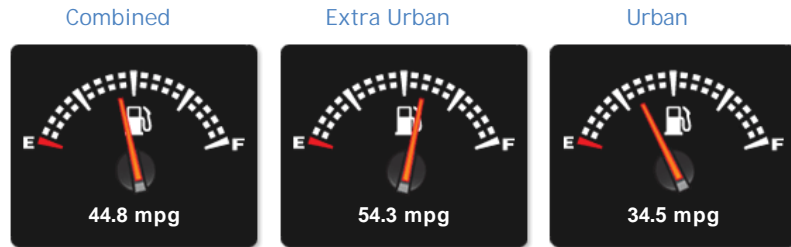

Fuel Economy

Running Costs