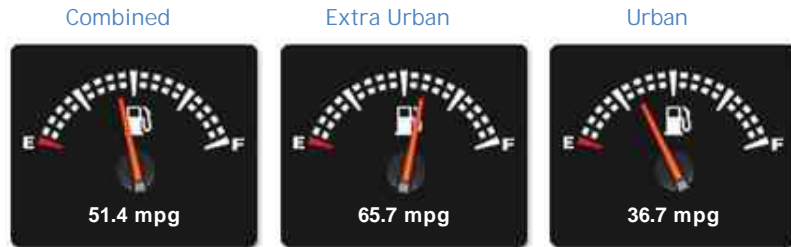

Fuel Economy

Running Costs