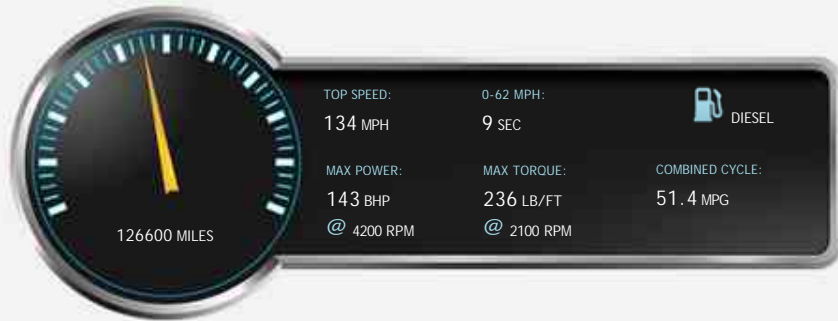

Performance & Engine