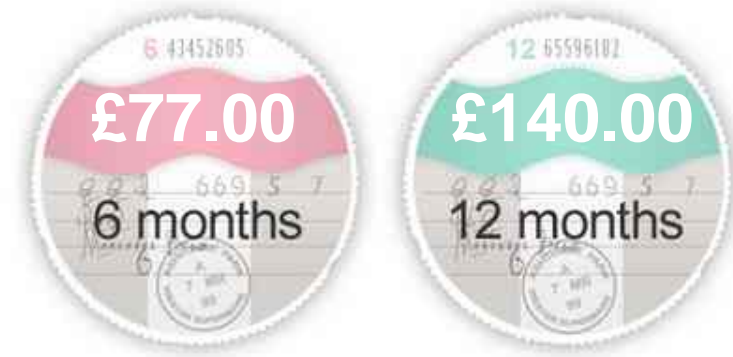

### General Info

Engine:	2.0 Diesel Manual
Price:	£5,695
Body Type:	4 Dr Saloon
Owners:	
Mileage:	126,600
Reg Date:	November 2008 (58)
Colour:	Brilliant Red

## Insurance & Security

Road Tax

Insurance Group  
(1-20)

Security

Immobiliser

Euro Status