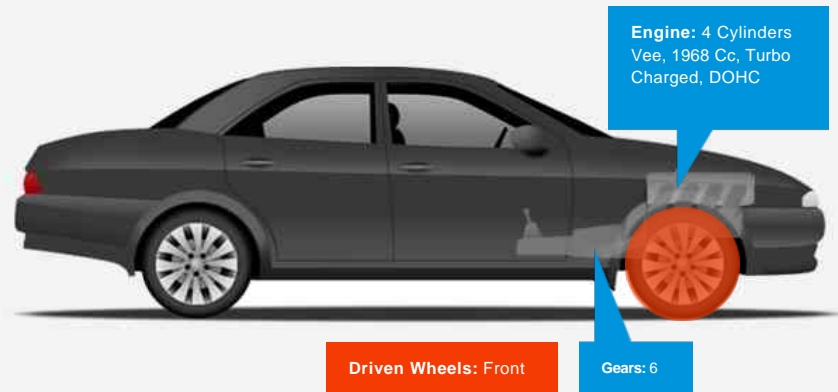

Performance & Engine