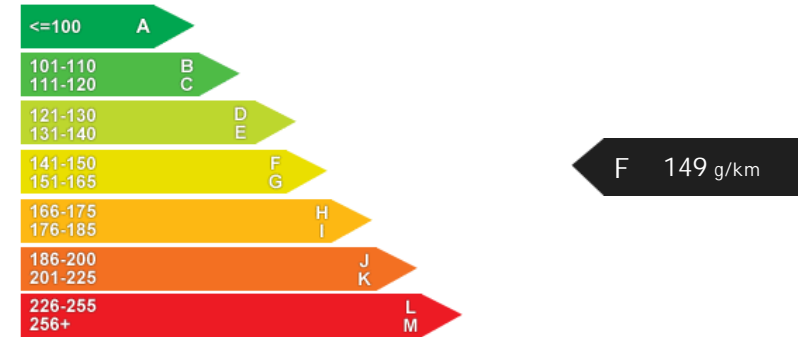

CO₂ emission figure (g/km)

VED band and CO₂