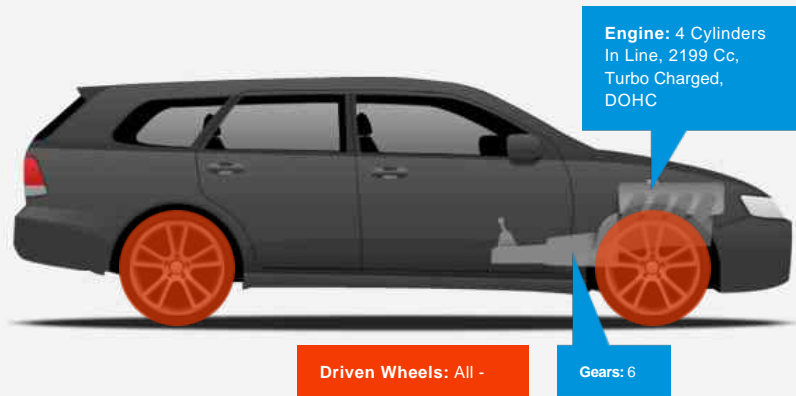

Performance & Engine