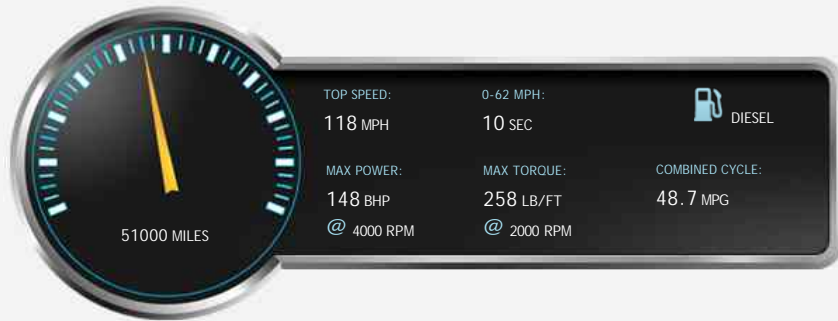

Performance & Engine