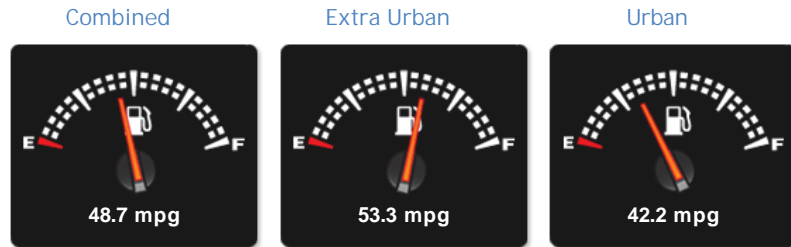

Fuel Economy

Running Costs