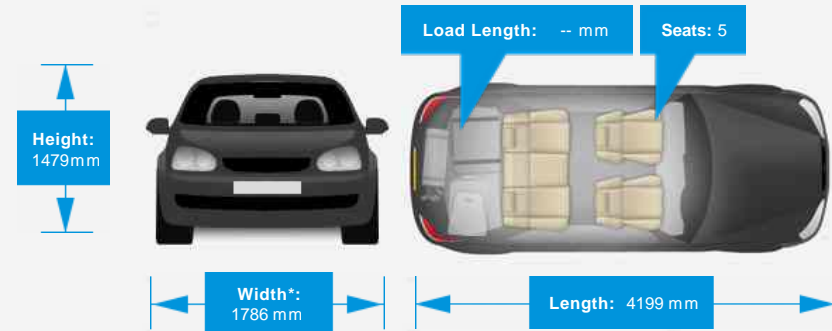

Engine: 4 Cylinders
In Line, 1968 Cc,
Turbo Charged,
DOHC

Driven Wheels: Front

Gears: 6

Weights & Measures

Doors: 5

*Including mirrors

Safety

NCAP Adult Rating: No Data
NCAP Child Rating: No Data
NCAP Pedestrian Rating: No Data
NCAP Safety Assist: No Data
NCAP Overall Rating: No Data