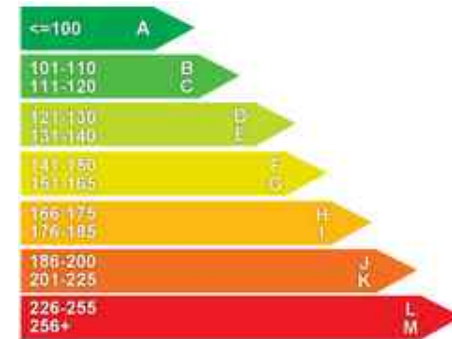

Engine: 4 Cylinders
In Line, 1968 Cc,
Turbo Charged,
DOHC

Driven Wheels: Front

Gears: 6

Weights & Measures

Doors: 5

*Including mirrors

Safety

NCAP Adult Rating: No Data
NCAP Child Rating: No Data
NCAP Pedestrian Rating: No Data
NCAP Safety Assist: No Data
NCAP Overall Rating: No Data

Fuel Economy

Running Costs

CO₂ emission figure (g/km)

VED band and CO₂

D 126 g/km

Insurance & Security

Road Tax

Insurance Group
(1-20)