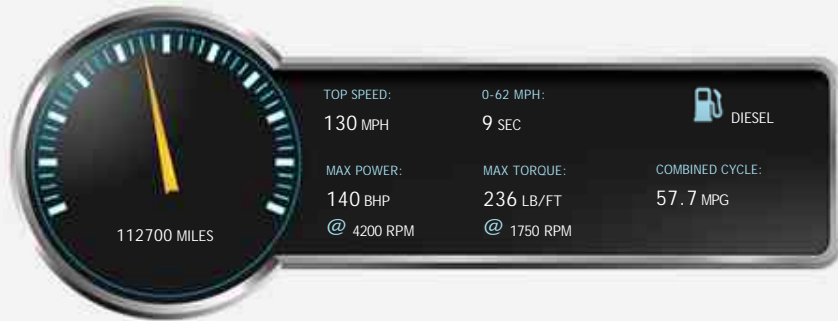

VW Golf SE TDI

£4,395

General Info

Engine:	2.0 Diesel Manual
Price:	£4,395
Body Type:	5 Dr Hatchback
Owners:	3
Mileage:	112,700
Reg Date:	April 2010 (10)
Colour:	

Vehicle Features

- 12 Months MOT
- Alarm
- Central Locking
- Electric Windows
- Passenger Airbag
- Power Assisted Steering
- Air Conditioning
- Alloy Wheels
- Driver Airbag
- Full Service History
- Anti-Lock Brakes

Engine: 4 Cylinders
In Line, 1968 Cc,
Turbo Charged,
DOHC

Driven Wheels: Front

Gears: 6

Weights & Measures

Doors: 5

*Including mirrors

Safety

NCAP Adult Rating: No Data
NCAP Child Rating: No Data
NCAP Pedestrian Rating: No Data
NCAP Safety Assist: No Data
NCAP Overall Rating: No Data