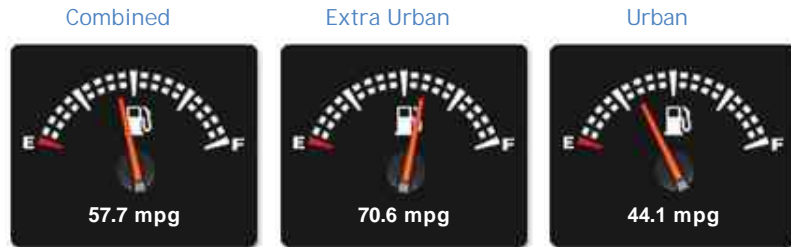

VW Golf SE TDI

£4,395

General Info

Engine:	2.0 Diesel Manual
Price:	£4,395
Body Type:	5 Dr Hatchback
Owners:	3
Mileage:	112,700
Reg Date:	April 2010 (10)
Colour:	

Vehicle Features

- 12 Months MOT
- Alarm
- Central Locking
- Electric Windows
- Passenger Airbag
- Power Assisted Steering
- Air Conditioning
- Alloy Wheels
- Driver Airbag
- Full Service History
- Anti-Lock Brakes

Engine: 4 Cylinders
In Line, 1968 Cc,
Turbo Charged,
DOHC

Driven Wheels: Front

Gears: 6

Weights & Measures

Doors: 5

*Including mirrors

Safety

NCAP Adult Rating: No Data
NCAP Child Rating: No Data
NCAP Pedestrian Rating: No Data
NCAP Safety Assist: No Data
NCAP Overall Rating: No Data

Fuel Economy

Running Costs

CO₂ emission figure (g/km)

VED band and CO₂

D 126 g/km

Insurance & Security

Road Tax

Insurance Group
(1-20)