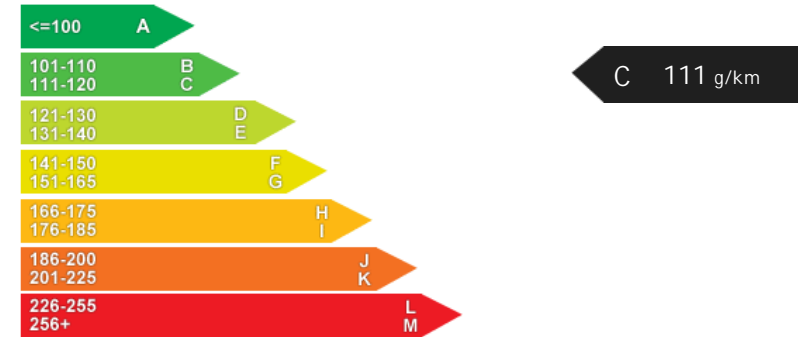

Performance & Engine

Weights & Measures

*Including mirrors

Safety

NCAP Adult Rating: No Data

NCAP Child Rating: No Data

NCAP Pedestrian Rating: No Data

NCAP Safety Assist: No Data

NCAP Overall Rating: No Data

Fuel Economy

Running Costs

CO₂ emission figure (g/km)

VED band and CO₂

Insurance & Security

Road Tax

Insurance Group
(1-50)