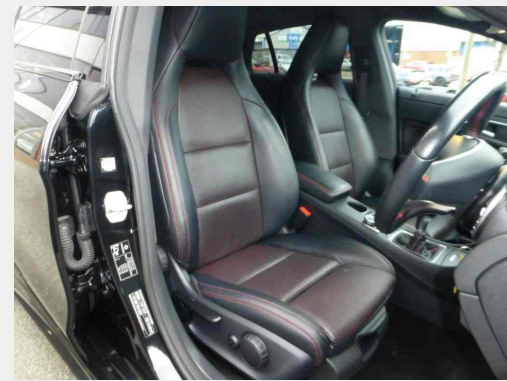

General Info

Engine:	2.1 Diesel Manual
Price:	Sold
Body Type:	5 Dr Estate
Owners:	2
Mileage:	44,000
Reg Date:	October 2015 (65)
Colour:	Grey

Vehicle Features

Not Specified

Vehicle Description

.....SORRY SOLD..... Upgrades - Heated Front Seats, 8-in Colour Display, Reversing Camera, Airbags-Sidebags in Rear, Rear Dividing Net, Metallic Paint, Rear Armrest with Twin Cupholder, Garmin Map Pilot Navigation System, Heated Windscreen Wash System, Standard Features - Active Park Assist with Parktronic, Cruise Control with Speedtronic Variable Speed Limiter, ECO Start/Stop Function, THERMOTRONIC - Luxury Automatic Climate Control (Dual Zone), 18in AMG Alloy Wheels (4) - 5 - Twin - Spoke Design in Bi-Colour Finish with 225/40 Tyres and Locking Wheel Bolts, Anti-Theft Protection Package- Alarm System with Tow-Away Protection and Interior Monitoring System, Audio 20 CD Including Touchpad with Media Interface and 7in Media Display, Bluetooth Interface with HD Voice-Capable Hands-Free Function and Audio Streaming, Electric Windows (4), Hill Start Assist, Privacy Glass, Tyre Pressure Monitoring System, Upholstery - ARTICO Leather/Dinamica Mircofibre w. Contrast Stitching, Windscreen Wipers with Rain Sensor with 2 Sensitivity Stages