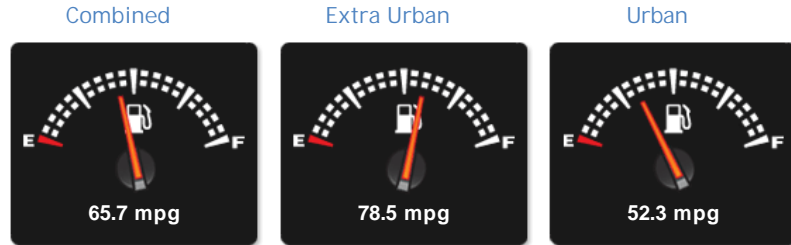

Fuel Economy

Running Costs