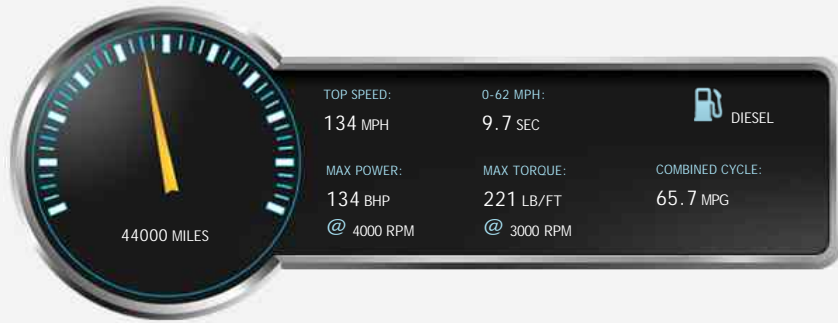

Performance & Engine