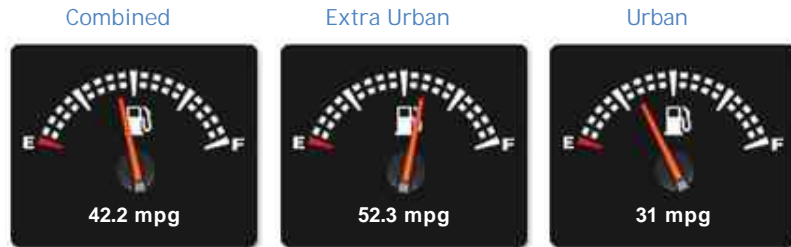

Fuel Economy

Running Costs