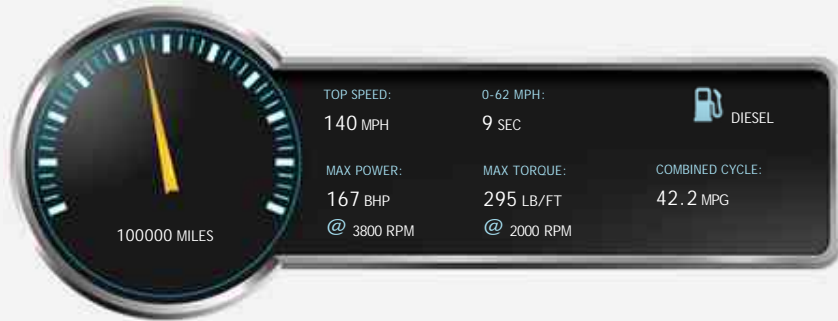

Performance & Engine