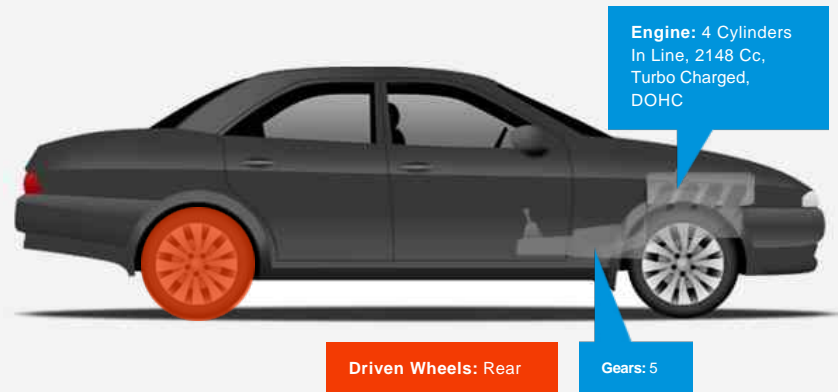

Performance & Engine