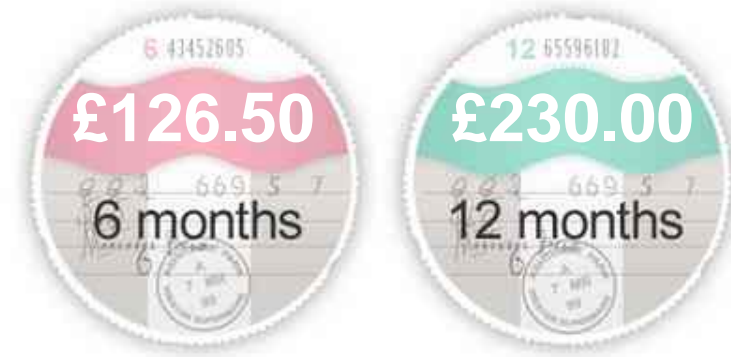

Insurance & Security

Road Tax

Insurance Group
(1-20)

Security

Immobiliser