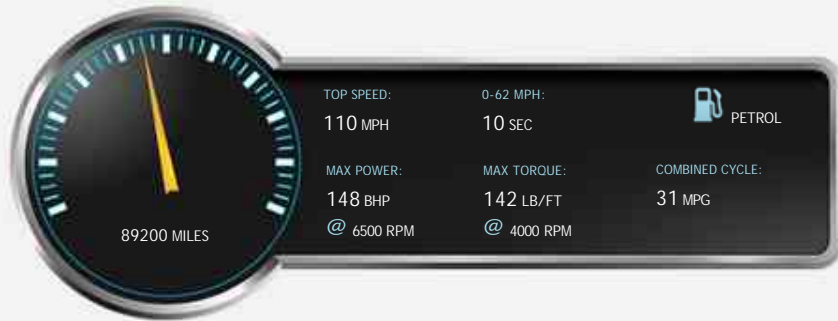

Performance & Engine