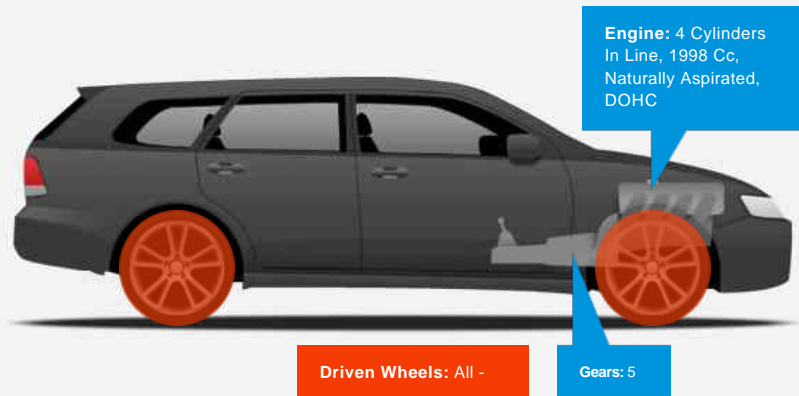

Performance & Engine