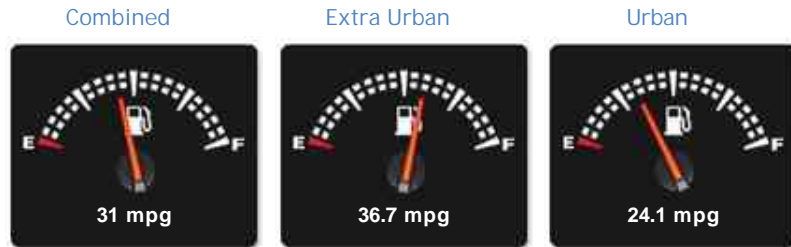

Fuel Economy

Running Costs