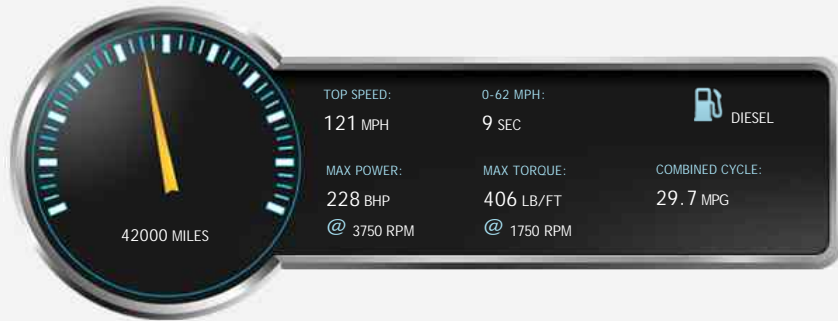

Nissan Navara DCI OUTLAW 4X4 SHR DCB

£15,430

General Info

Engine:	3.0 Diesel Automatic
Price:	£15,430
Body Type:	4 Dr 4x4
Owners:	2
Mileage:	42,000
Reg Date:	September 2012 (62)
Colour:	BLACK

Vehicle Features

Not Specified

Vehicle Description

NO VAT. STUNNING TOP-SPEC OUTLAW MODEL FINISHED IN BLACK WITH ULTRA LOW MILES OF ONLY 42K. POWERFUL V6 ENGINE WITH 5 STAR COMFORT, FACTORY FITTED HIGH SPEC: 7-SPEED-AUTOMATIC, NISSAN CONNECT PREMIUM HD SAT NAV, REAR PARKING CAMERA, 7-SPEAKER BOSE SOUND SYSTEM, HDD MUSIC SERVER, TOUCH SCREEN DVD / CD PLAYBACK, FULL LEATHER, HEATED SEATS, SLOPING CANOPY, XENONS, BLUETOOTH, PARKING SENSORS, CRUISE CONTROL, AIRCON, DUAL CLIMATE CONTROL, MULTI FUNCTION STEERING WHEEL, ROOF RAILS AND SIDE STEPS, PRIVACY GLASS, POWER FOLDING MIRRORS, AUTO LIGHTS, ALLOYS, CHROME PACK, SIDE STEP DOWN LIGHTS + MORE. FULLY DOCUMENTED SERVICE HISTORY, MOT TILL NOVEMBER 2019, VOSA WARRANTED MILES, ALL BOOK PACKS, TWO KEYS, HPI CLEAR CERTIFICATE INCLUDED. PURCHASE FROM HOME, COLLECT IN STORE: Receive a guaranteed part exchange value and finance pre-approval before leaving home same-day finance arranged. Ready to drive away., *Surrey Hills Car Supermarket Ltd T/A Surrey Hills

Engine: 6 Cylinders
Vee, 2993 Cc, Turbo
Charged, DOHC

Driven Wheels: All -

Gears: 7

Selected

Weights & Measures

*Including mirrors

Safety

NCAP Adult Rating: No Data
NCAP Child Rating: No Data
NCAP Pedestrian Rating: No Data
NCAP Safety Assist: No Data
NCAP Overall Rating: No Data