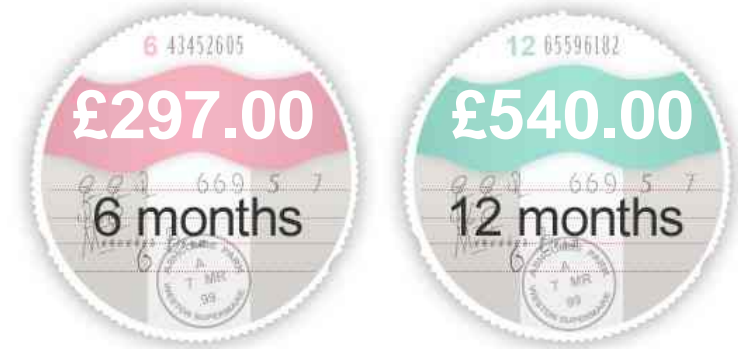

Security

Immobiliser