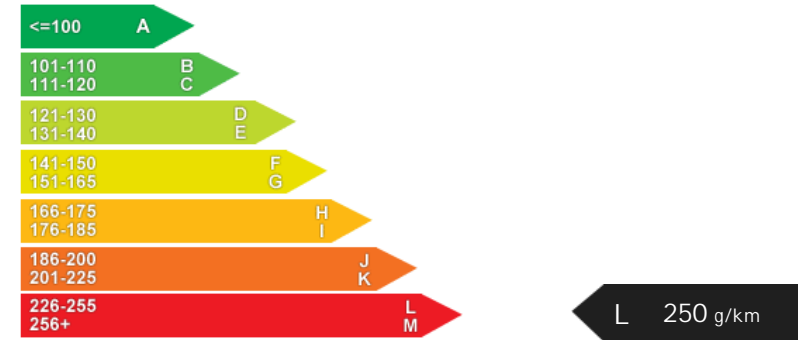

CO₂ emission figure (g/km)

VED band and CO₂