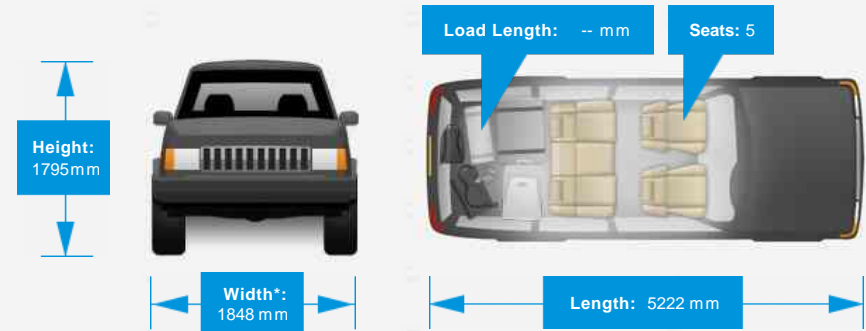

Engine: 6 Cylinders
Vee, 2993 Cc, Turbo
Charged, DOHC

Driven Wheels: All -

Gears: 7

Selected

Weights & Measures

*Including mirrors

Safety

NCAP Adult Rating: No Data
NCAP Child Rating: No Data
NCAP Pedestrian Rating: No Data
NCAP Safety Assist: No Data
NCAP Overall Rating: No Data