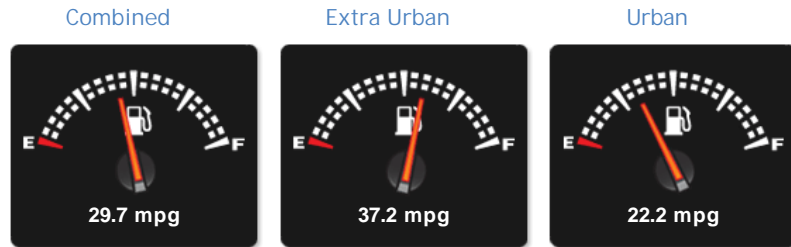

Fuel Economy

Running Costs