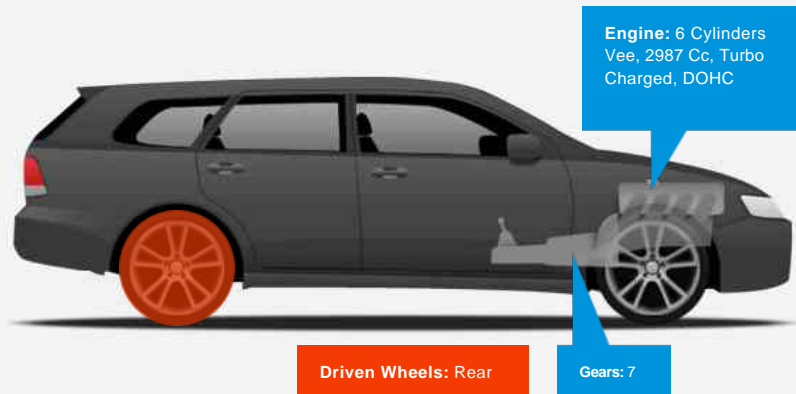

Performance & Engine