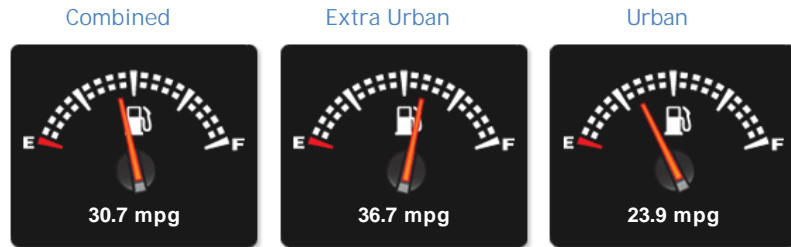

Fuel Economy

Running Costs