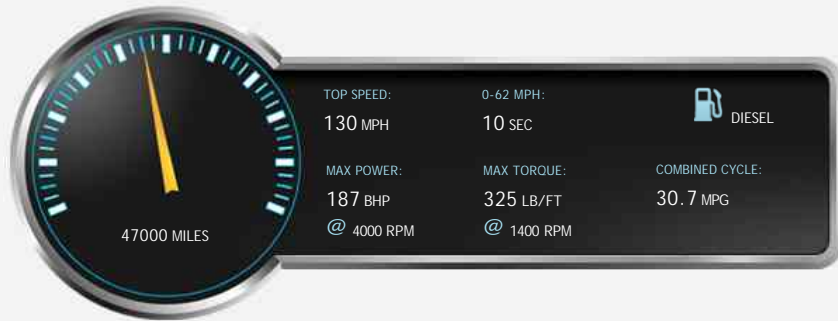

Performance & Engine