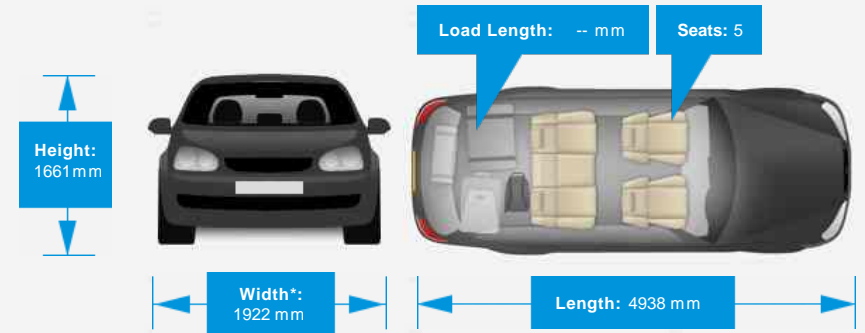

Tel: 01306 710088 - Fax: 01306 710022 - Web: www.mole-valley.co.uk

Opening Hours: Mon - Sun These Hours will not show

Performance & Engine

Weights & Measures

*Including mirrors

Safety

NCAP Adult Rating: No Data
NCAP Child Rating: No Data
NCAP Pedestrian Rating: No Data
NCAP Safety Assist: No Data
NCAP Overall Rating: No Data