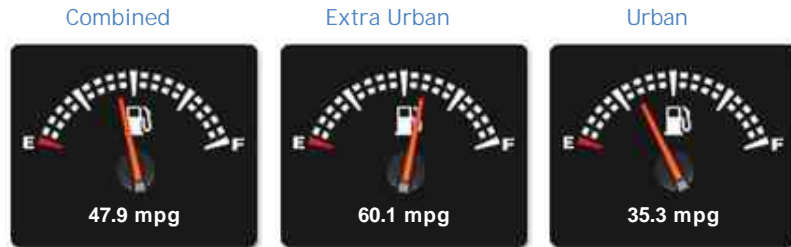

Fuel Economy

Running Costs