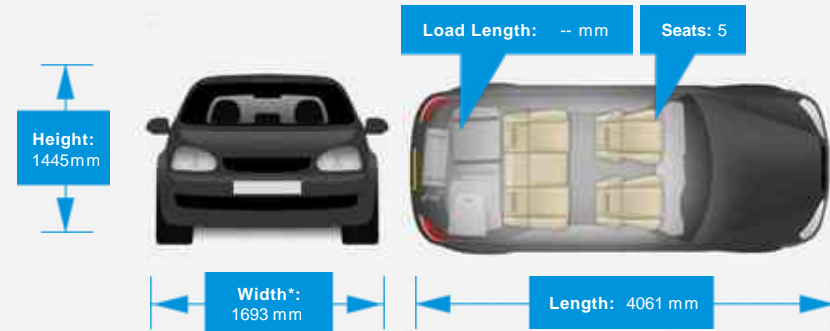

Opening Hours: Mon - Fri 8:30am - 5:30pm | Sat 9am - 5pm | Sun Closed

Performance & Engine

Driven Wheels: Front

Gears: 5

Weights & Measures

Doors: 5

*Including mirrors

Safety