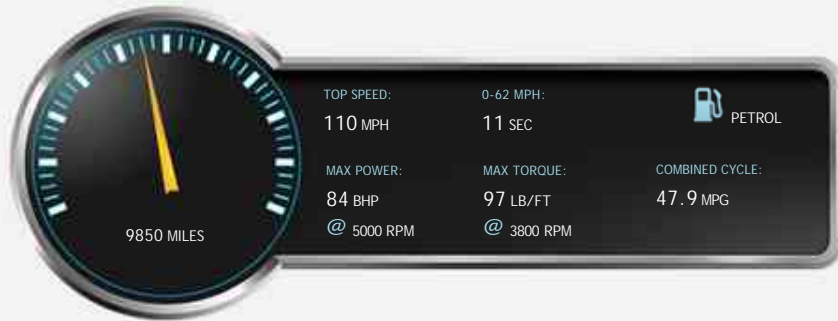

SEAT Ibiza TOCA

£6,595

General Info

Engine:	1.4 Petrol Manual
Price:	£6,595
Body Type:	5 Dr Hatchback
Owners:	3
Mileage:	9,850
Reg Date:	June 2013 (13)
Colour:	

Vehicle Features

- > 12 Months MOT
- > Alarm
- > Central Locking
- > Driver Airbag
- > Passenger Airbag
- > Power Assisted Steering
- > Air Conditioning
- > Alloy Wheels
- > Bluetooth
- > Electric Windows
- > Anti-Lock Brakes

Opening Hours: Mon - Fri 8:30am - 5:30pm | Sat 9am - 5pm | Sun Closed

Performance & Engine

Driven Wheels: Front

Gears: 5

Weights & Measures

Doors: 5

*Including mirrors

Safety