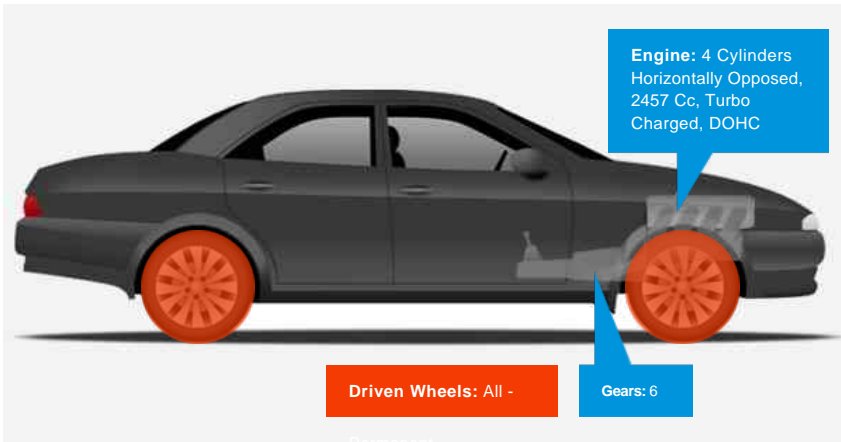

General Info

Engine:	2.5 Petrol Manual
Price:	Sold
Body Type:	4 Dr Saloon
Owners:	4
Mileage:	71,000
Reg Date:	March 2007 (07)
Colour:	Crystal Grey

Vehicle Features

Not Specified

Vehicle Description

.....SORRY SOLD..... THIS IS A VERY RARE EXCELLENT CONDITION FACTORY STANDARD CAR WITH PRODRIVE PERFORMANCE PACK FITTED ON 17/03/2014 @ 53,636 MILES INCREASING POWER TO 320 BHP WITH CERTIFICATE TO PROVE INC STAINLESS STEEL CENTRE & REAR BOX, PPP FUEL PUMP, COSTING £1456.64 , FULL SUBARU & SPECIALIST MAIN DEALER SERVICE HISTORY (11* STAMPS IN THE BOOK, JUST BEEN FULLY SERVICED BY OURSELVES LESS THAN 50 MILES AGO) INCLUDES LOTS OF BILLS & RECEIPTS AS SHOWN IN PICTURE'S SUPPLIED , ORIGINAL FACTORY FITTED SMART-NAV TRAFFIC MASTER FITTED, ORIGINAL PIONEER DEH-P70BT RDS/DAB RADIO/CD/I-POD/I-PHONE/MP3 PLAYER WITH STEERING WHEEL CONTROLS (VERY RARE) , 17" UNMARKED STI ALLOY WHEELS WITH EXCELLENT BRIDGESTONE POTENZA RE070 TYRES FITTED ALL ROUND (SAME AS WHAT WAS FITTED WHEN ORIGINALLY CAME OUT OF FACTORY) , FULL SPEC D BLACK LEATHER UPHOLSTREY , COMES WITH A FRESH 12 MONTHS M.O.T, FULL WORKSHOP CHECK-OVER & WARRANTY, Black Full leather interior, Four wheel-drive, Satellite Navigation, Air-Conditioning (Automatic), Alarm, Alloy Wheels (17in), Electric Windows (Front/Rear), In Car Entertainment (Radio/CD/MP3), Tracker, Upholstery Leather, 3x3 point rear seat belts, Air Bag Driver, Air Bag Passenger, Air Bag Side,

Performance & Engine

Weights & Measures

Doors: 4

*Including mirrors

Safety

Fuel Economy

Running Costs

CO₂ emission figure (g/km)