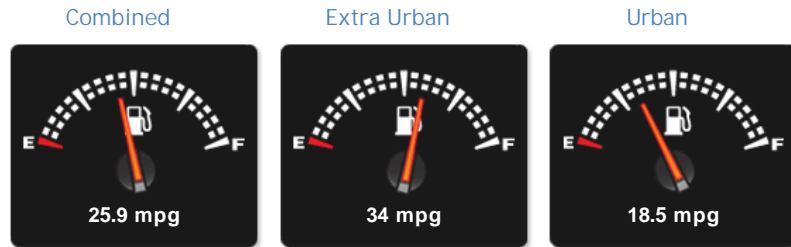

General Info

Engine:	2.5 Petrol Manual
Price:	Sold
Body Type:	4 Dr Saloon
Owners:	4
Mileage:	71,000
Reg Date:	March 2007 (07)
Colour:	Crystal Grey

Vehicle Features

Not Specified

Vehicle Description

.....SORRY SOLD..... THIS IS A VERY RARE EXCELLENT CONDITION FACTORY STANDARD CAR WITH PRODRIVE PERFORMANCE PACK FITTED ON 17/03/2014 @ 53,636 MILES INCREASING POWER TO 320 BHP WITH CERTIFICATE TO PROVE INC STAINLESS STEEL CENTRE & REAR BOX, PPP FUEL PUMP, COSTING £1456.64 , FULL SUBARU & SPECIALIST MAIN DEALER SERVICE HISTORY (11* STAMPS IN THE BOOK, JUST BEEN FULLY SERVICED BY OURSELVES LESS THAN 50 MILES AGO) INCLUDES LOTS OF BILLS & RECEIPTS AS SHOWN IN PICTURE'S SUPPLIED , ORIGINAL FACTORY FITTED SMART-NAV TRAFFIC MASTER FITTED, ORIGINAL PIONEER DEH-P70BT RDS/DAB RADIO/CD/I-POD/I-PHONE/MP3 PLAYER WITH STEERING WHEEL CONTROLS (VERY RARE) , 17" UNMARKED STI ALLOY WHEELS WITH EXCELLENT BRIDGESTONE POTENZA RE070 TYRES FITTED ALL ROUND (SAME AS WHAT WAS FITTED WHEN ORIGINALLY CAME OUT OF FACTORY) , FULL SPEC D BLACK LEATHER UPHOLSTREY , COMES WITH A FRESH 12 MONTHS M.O.T, FULL WORKSHOP CHECK-OVER & WARRANTY, Black Full leather interior, Four wheel-drive, Satellite Navigation, Air-Conditioning (Automatic), Alarm, Alloy Wheels (17in), Electric Windows (Front/Rear), In Car Entertainment (Radio/CD/MP3), Tracker, Upholstery Leather, 3x3 point rear seat belts, Air Bag Driver, Air Bag Passenger, Air Bag Side,

Performance & Engine

Weights & Measures

Doors: 4

*Including mirrors

Safety

Fuel Economy

Running Costs

CO₂ emission figure (g/km)