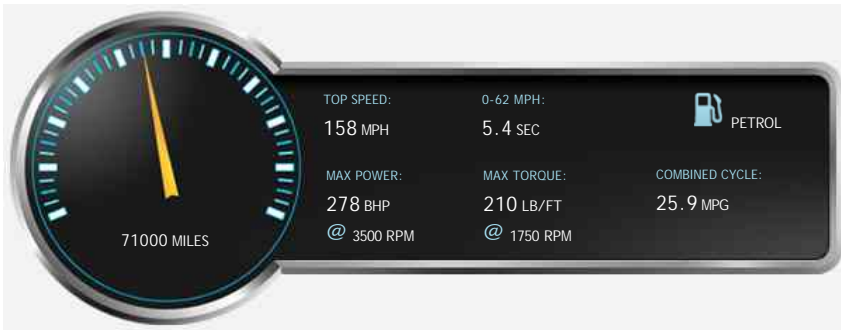

Performance & Engine