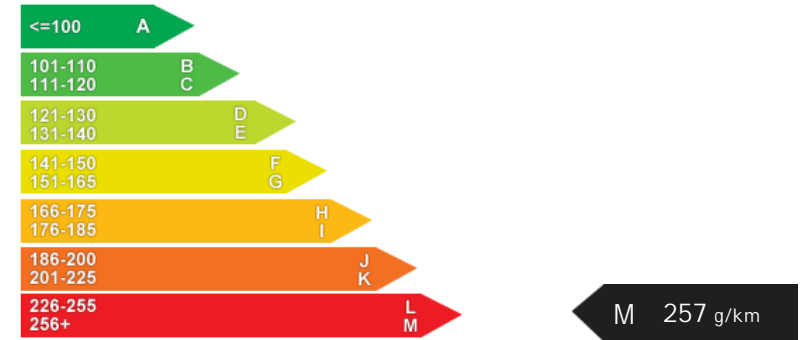

CO₂ emission figure (g/km)

VED band and CO₂