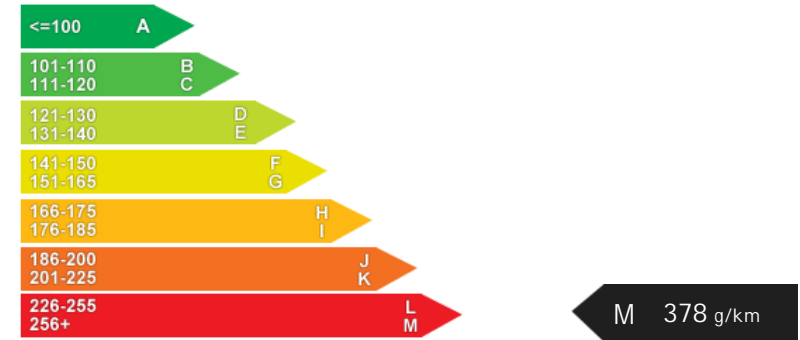

CO₂ emission figure (g/km)

VED band and CO₂