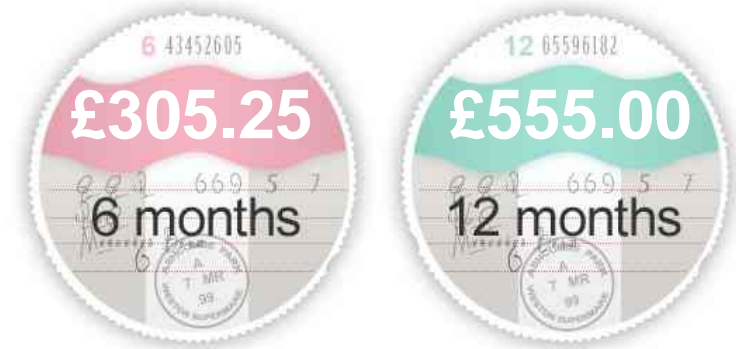

### General Info

Engine:	4.5 Petrol Automatic
Price:	Sold
Body Type:	5 Dr Estate
Owners:	
Mileage:	73,100
Reg Date:	April 2007 (07)
Colour:	Black with Black Leather Trim

### Vehicle Description

*Black with Black Leather Trim. SPECIFICATION INCLUDES : 450bhp 4.5 V8 Turbo engine, switchable automatic/tiptronic gearbox, 4WD with selectable drive modes, 20 inch alloy wheels, Continental tyres all round, exterior pack, electric sunroof, roof rails, sun blinds, BOSE hi fi, heated power front seats with memory position, colour interface, Sat Nav, auto xenon head lights, front fogs, front and rear parking sensors, power adjusting 3 spoke multi function steering wheel, cruise control, dual zone digital auto A/C, metallic effect interior inlays, power folding mirrors, auto dim mirror, computer, PSM traction control, isofix, cup holder, fitted carpet mats. OTHER INFORMATION : hpi clear, 2 previous keepers, 11/19 mot (mot advisories rectified), FSH, serviced at 7k, 21k, 32k, 55k and 73k miles, warranty options. Epic all weather performance and a superb low mileage example with excellent specification and colour combination. PORTFIELD CAR SALES OFFER A WIDE RANGE OF FINANCE OPTIONS TO SUIT YOUR BUDGET AND*

## Insurance & Security

Road Tax

Insurance Group  
(1-20)

Security

Immobiliser

Euro Status