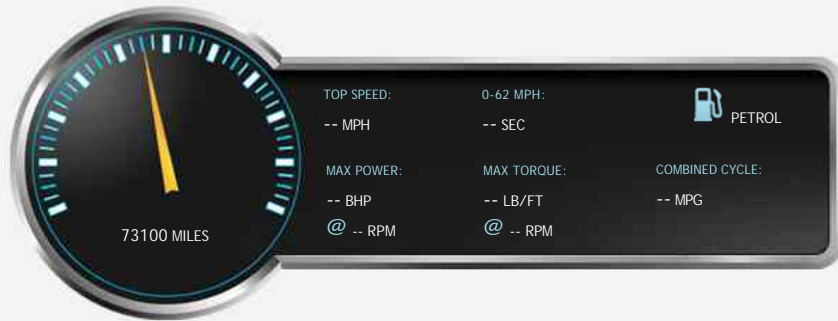

Performance & Engine