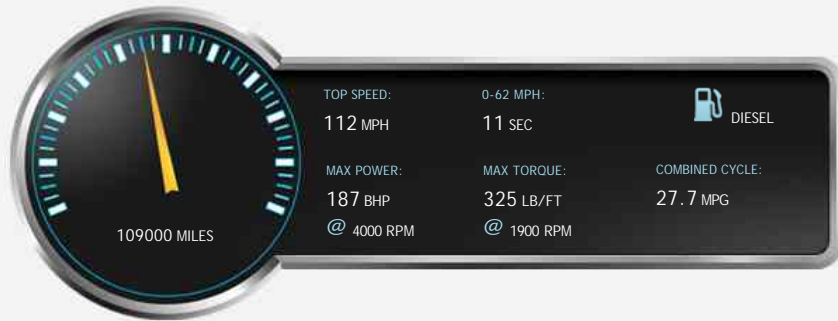

Performance & Engine