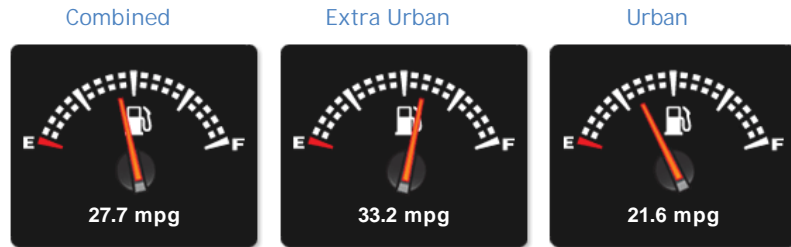

Fuel Economy

Running Costs