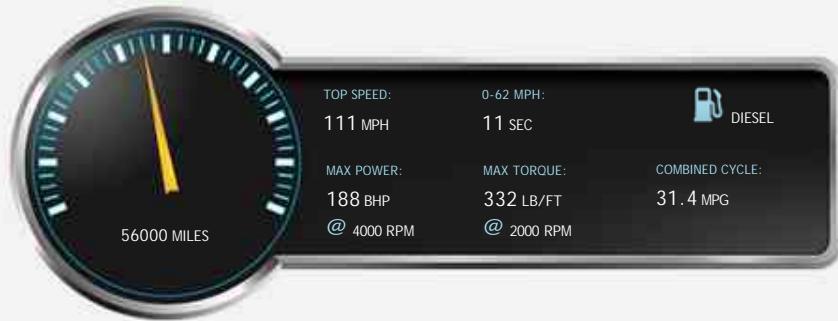

Performance & Engine