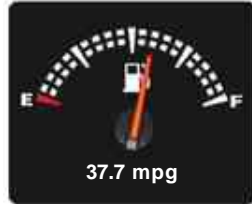

**Nissan Navara DCI TEKNA 4X4 DCB**

**£11,930**

**General Info**

Engine:	2.5 Diesel Automatic
Price:	£11,930
Body Type:	4 Dr Pick-up
Owners:	3
Mileage:	56,000
Reg Date:	September 2010 (60)
Colour:	Black

**Vehicle Features**

## Running Costs

CO<sub>2</sub> emission figure (g/km)

VED band and CO<sub>2</sub>

Combined

Extra Urban

Urban

No Data