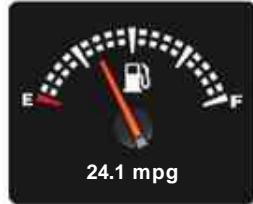

**Nissan Navara DCI TEKNA 4X4 DCB**

**£11,930**

**General Info**

Engine:	2.5 Diesel Automatic
Price:	£11,930
Body Type:	4 Dr Pick-up
Owners:	3
Mileage:	56,000
Reg Date:	September 2010 (60)
Colour:	Black

**Vehicle Features**

## Running Costs

CO<sub>2</sub> emission figure (g/km)

VED band and CO<sub>2</sub>

Combined

Extra Urban

Urban

No Data