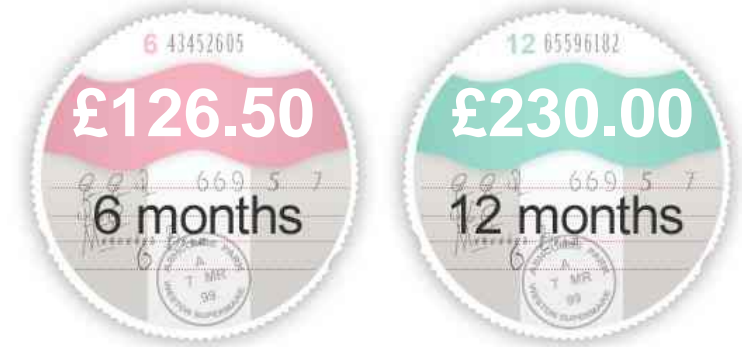

Toyota RAV4 D-4D XT4

£6,595

General Info

Engine:	2.2 Diesel Manual
Price:	£6,595
Body Type:	5 Dr Estate
Owners:	1
Mileage:	48,200
Reg Date:	May 2006 (06)
Colour:	

Vehicle Features

- 1 Owner From New
- Air Conditioning
- Alloy Wheels
- Full Service History
- Central Locking
- Leather Upholstery
- Passenger Airbag
- 12 Months MOT
- Alarm
- Driver Airbag
- Anti-Lock Brakes
- Electric Windows
- Parking Aids

Opening Hours: Mon - Fri 8:30am - 5:30pm | Sat 9am - 5pm | Sun Closed

Performance & Engine

Driven Wheels: All -

Permanent

Gears: 6

Weights & Measures

*Including mirrors

Safety

Insurance & Security

Road Tax

Insurance Group
(1-20)

Security

Immobiliser

Euro Status