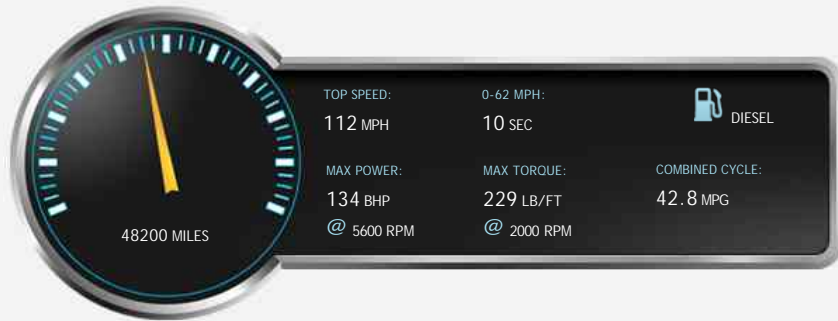

Toyota RAV4 D-4D XT4

£6,595

General Info

Engine:	2.2 Diesel Manual
Price:	£6,595
Body Type:	5 Dr Estate
Owners:	1
Mileage:	48,200
Reg Date:	May 2006 (06)
Colour:	

Vehicle Features

- 1 Owner From New
- Air Conditioning
- Alloy Wheels
- Full Service History
- Central Locking
- Leather Upholstery
- Passenger Airbag
- 12 Months MOT
- Alarm
- Driver Airbag
- Anti-Lock Brakes
- Electric Windows
- Parking Aids

Vehicle Description

*ONLY ONE OWNER FROM NEW
FULL SERVICE HISTORY
VERY LOW MILEAGE
GREAT CONDITION*

Bury Motor Company Ltd, Mildenhall Road, Bury St Edmunds, Suffolk, IP32 6EN
Tel: 01284 753236 - Web: www.bury.starkwood.co.uk

Opening Hours: Mon - Fri 8:30am - 5:30pm | Sat 9am - 5pm | Sun Closed

Performance & Engine

Driven Wheels: All -

Permanent

Gears: 6

Weights & Measures

*Including mirrors

Safety