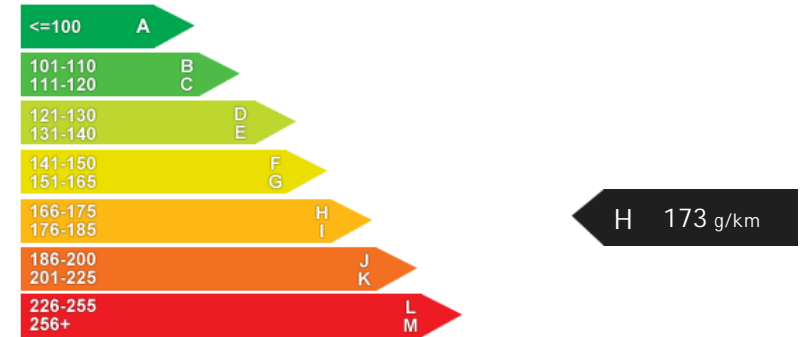

Opening Hours: Mon - Fri 8:30am - 5:30pm | Sat 9am - 5pm | Sun Closed

Performance & Engine

Driven Wheels: All -

Permanent

Gears: 6

Weights & Measures

*Including mirrors

Safety

NCAP Adult Rating: No Data
NCAP Child Rating: No Data
NCAP Pedestrian Rating: No Data
NCAP Safety Assist: No Data
NCAP Overall Rating: No Data

Fuel Economy

Running Costs

CO₂ emission figure (g/km)

VED band and CO₂