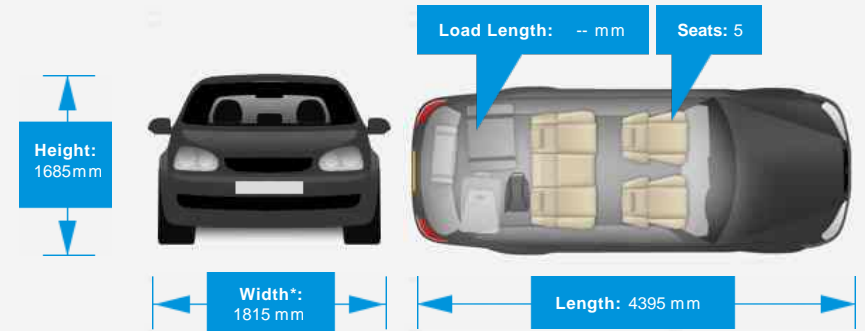

Opening Hours: Mon - Fri 8:30am - 5:30pm | Sat 9am - 5pm | Sun Closed

Performance & Engine

Driven Wheels: All -

Permanent

Gears: 6

Weights & Measures

*Including mirrors

Safety