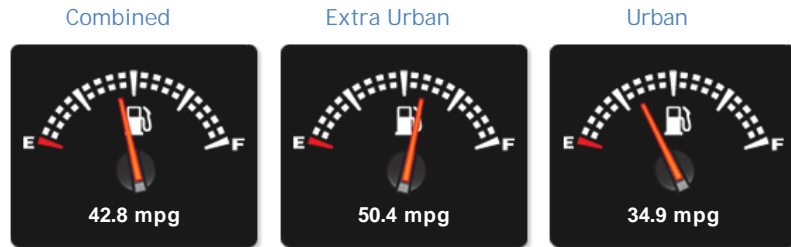

Fuel Economy

Running Costs