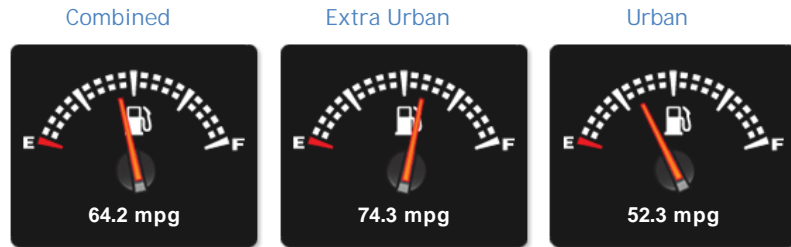

Fuel Economy

Running Costs