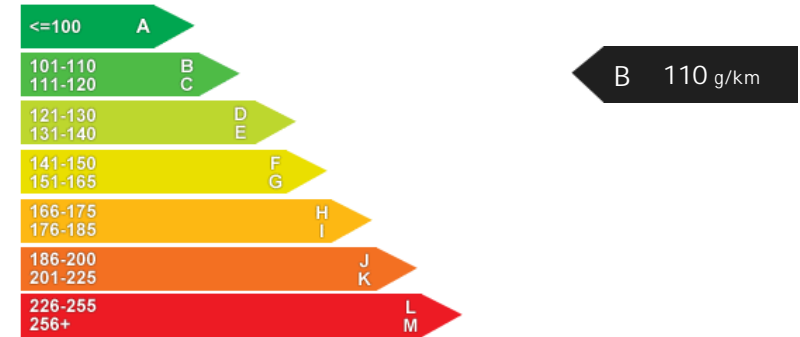

CO₂ emission figure (g/km)

VED band and CO₂