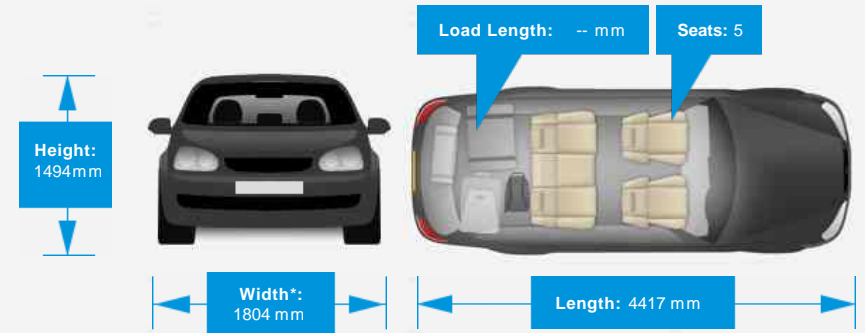

Weights & Measures