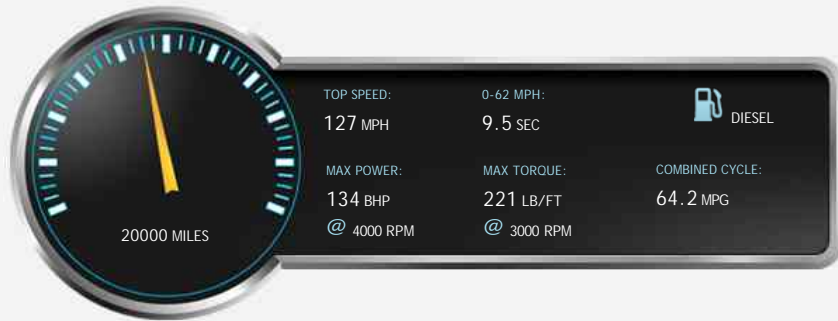

Performance & Engine