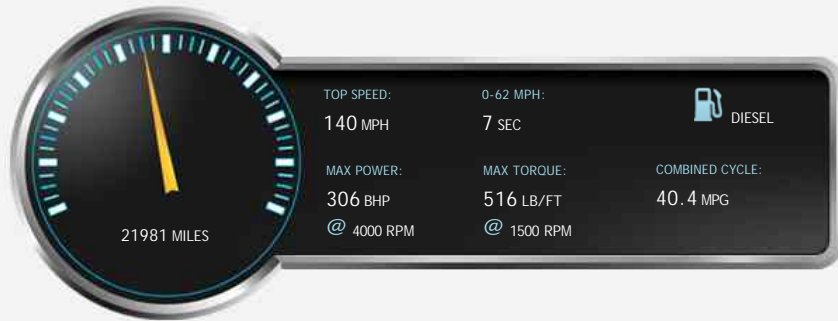

### General Info

Engine:	3.0 Diesel Automatic
Price:	£46,995
Body Type:	5 Dr Estate
Owners:	3
Mileage:	21,981
Reg Date:	January 2016 (65)
Colour:	Santorini Black - metallic

### Vehicle Description

Merese Motors are delighted to offer this low mileage LAND ROVER RANGE ROVER SPORT 3.0 SD V6 HSE DYNAMIC Finished In Santorini Black With Full Ebony Seats With Grand Black Veneer- Windsor Leather Perforated- Ambient Lighting- Auto Dimming Rear View Mirror- 16 Way Electric Front Seats With Memory- Cruise Control - DAB Radio- Electronic Air Suspension- Headlamp Power Washers- Leather Heated Steering Wheel- Full Size Spare Wheel- Fixed Panoramic Roof- Body Coloured Roof- Navigation- Bluetooth- Park Distance Control- Rear Camera- Power Tailgate With Hands Free- Terrain Response 2 Dynamic Program- TMC- Additional Washer Bottle- Xenon Headlamps LED Signature. We have a team of experienced buyers who hand pick our cars from all parts of the UK so you can buy with confidence all vehicles are HPI Clear and prepared to the highest standard, full dealer facilities available call the sales team for further info.

## Performance & Engine

**Driven Wheels:** All -

Permanent

**Gears:** 8