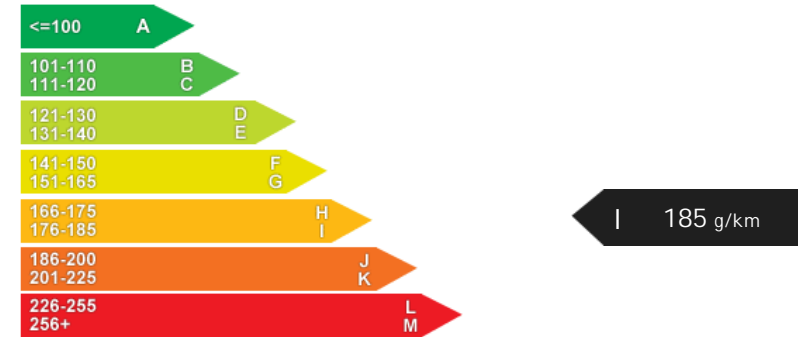

CO₂ emission figure (g/km)

VED band and CO₂