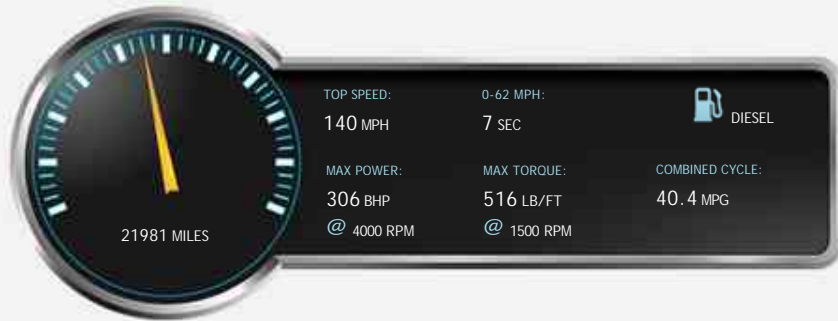

Performance & Engine