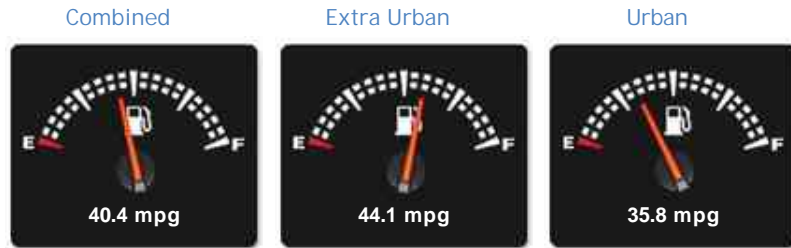

Fuel Economy

Running Costs