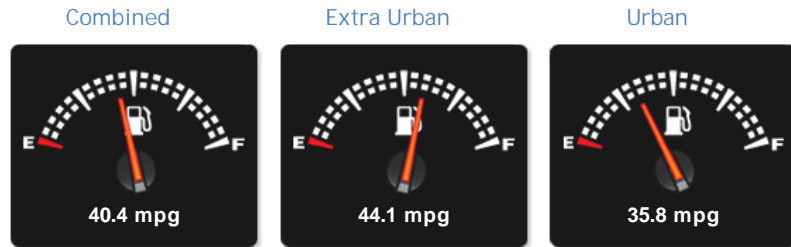

Fuel Economy

Running Costs