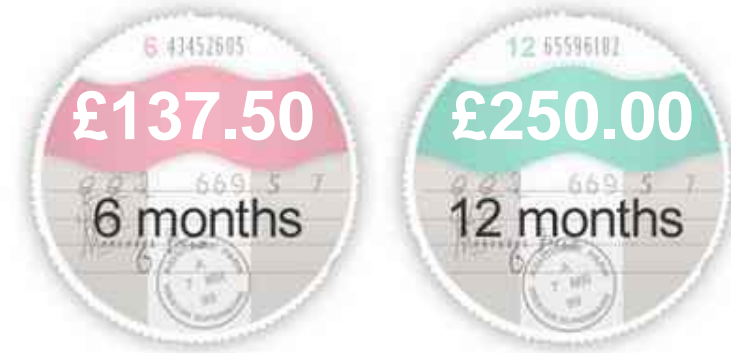

Land Rover Range Rover Sport SDV6 HSE DYNAMIC

Sold

General Info

Engine:	3.0 Diesel Automatic
Price:	Sold
Body Type:	5 Dr Estate
Owners:	3
Mileage:	21,981
Reg Date:	January 2016 (65)
Colour:	Santorini Black - metallic

Insurance & Security

Road Tax

Insurance Group
(1-50)

Security

Immobiliser

Euro Status