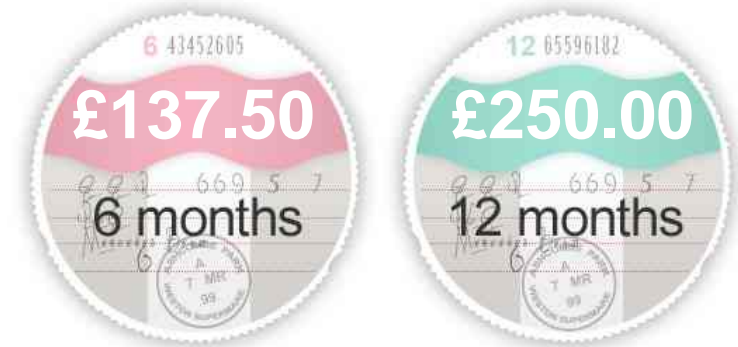

### General Info

Engine:	3.0 Diesel Automatic
Price:	£46,995
Body Type:	5 Dr Estate
Owners:	3
Mileage:	21,981
Reg Date:	January 2016 (65)
Colour:	Santorini Black - metallic

## Insurance & Security

Road Tax

Insurance Group  
(1-50)

Security

Immobiliser

Euro Status